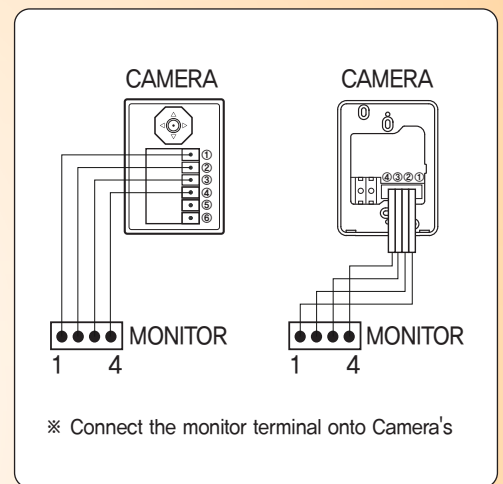

KC-MC20

KC-MC30

KLP-C410

System configurations (Cam Mode)

System configurations (System Mode)

Camera connection wiring

※ Caution for Camera Installation

When turned on, the monitor automatically detects if video signal(CAM1) is NTSC or PAL.
So, after connecting camera(CAM1), the monitor should be turned on again.

Specifications

Monitor	Model number	KCV-504		KCV-D504	
	Power Source	AC90V-AC240V 50/60Hz		DC 15V-2A(JPW128KA1502N05)	
	Power Consumption	Stand by 1W, In load 8.5W(±20%)			
	Operating Temperature	0°C ~ +40°C			
	LCD	7 Inch color LCD			
	Communication System	Handsfree type			
	Wiring	Door camera wiring - Polarized 4 lines (VCC[12V] / GND / VOICE / VIDEO)			
	Mount Type	Surface mount			
Dimension	223(W) x 130(H) x 26(D) mm				
Door Camera	Model number	KC-MC30	KC-MC24	KC-C60	KC-MC20
	Power Source	DC 12V±1V(Power from Monitor)			
	Power Consumption	Max. 3W			
	Operating	-10°C ~ +50°C			
	Dimension	110(W) x 158(H) x 39(D)mm	96(W) x 127(H) x 32(D)mm	95(W) x 127(H) x 34(D)mm	40(W) x 120(H) x 22(D)mm
	Angle of Lens	Diagonal 120° (angle adjustable)	Diagonal 90°	Diagonal 90°	Diagonal 90°