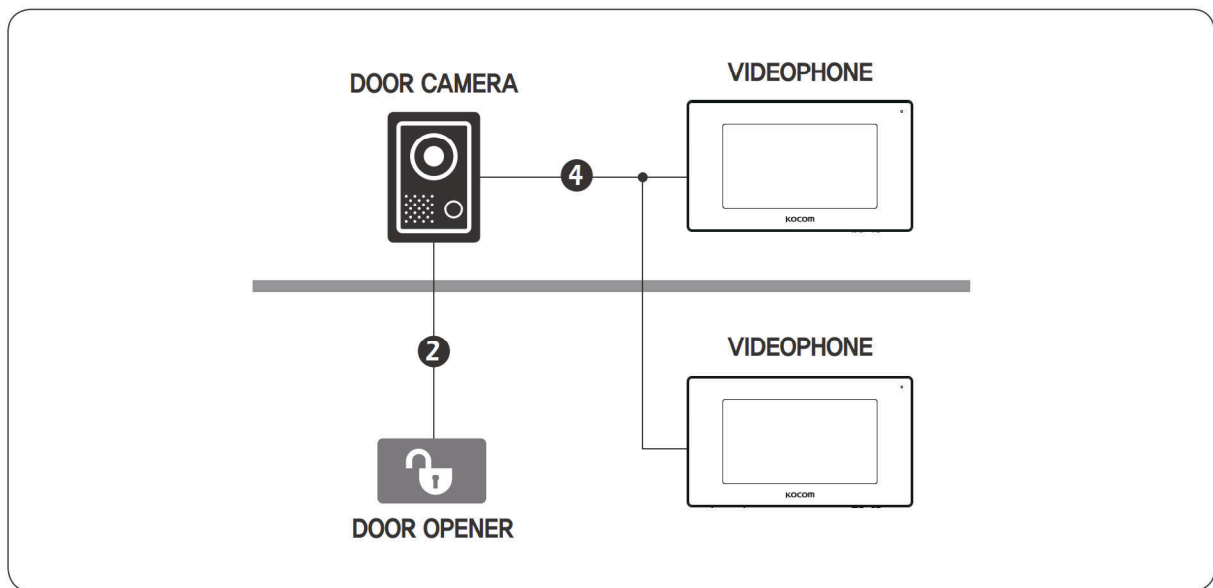

4 WIRE APARTMENT SYSTEM MONITOR

KCV-504·D504

- 7" Color digital LCD monitor
- Easy to operate using OSD menu and icon button
- Communication between Door camera, Guard phone and Lobby phone
- Connection up to 1 Door camera and 1 monitor

COLOR

BLACK

WHITE

SPECIFICATIONS

Model No.	KCV-504	KCV-D504
Power Source	AC 100-240V, 50/60Hz	DC 15V-2A(JPW128KA1502N05)
Power Consumption	Stand by 1.5W, In load 11W(±20%)	
LCD	7" Digital LCD	
Communication System	Hands-free Type	
Operating Temperature	0°C ~ +40°C	
Mount Type	Surface mount	
Dimesion	223(W) x 130(H) x 26(D) mm	

WIRING DIAGRAM

PRODUCT DIMENSION

CONNECTABLE PRODUCT

Full Mirror Front

26mm Ultra Slim Design

KCV-504/D504

 **Handsfree Videophone**
KCV-504/D504

Compact Slim Design(26mm) | 7 inch digital LCD color monitor | Full Mirror Front
Easy Icon Button | OSD function | Visitor Communication and Door Open
Communicate with Guard Master phone | Touch button | Guard Phone, Lobby Phone Operating

Specifications

Monitor	Model number	KCV-504		KCV-D504	
	Power Source	AC90V-AC240V 50/60Hz		DC 15V-2A(JPW128KA1502N05)	
	Power Consumption	Stand by 1W, In load 8.5W(±20%)			
	Operating Temperature	0°C ~ +40°C			
	LCD	7 Inch color LCD			
	Communication System	Handsfree type			
	Wiring	Door camera wiring - Polarized 4 lines (VCC[12V] / GND / VOICE / VIDEO)			
	Mount Type	Surface mount			
Dimension	223(W) x 130(H) x 26(D) mm				
Door Camera	Model number	KC-MC30	KC-MC24	KC-C60	KC-MC20
	Power Source	DC 12V±1V(Power from Monitor)			
	Power Consumption	Max. 3W			
	Operating	-10°C ~ +50°C			
	Dimension	110(W) x 158(H) x 39(D)mm	96(W) x 127(H) x 32(D)mm	95(W) x 127(H) x 34(D)mm	40(W) x 120(H) x 22(D)mm
	Angle of Lens	Diagonal 120° (angle adjustable)	Diagonal 90°	Diagonal 90°	Diagonal 90°