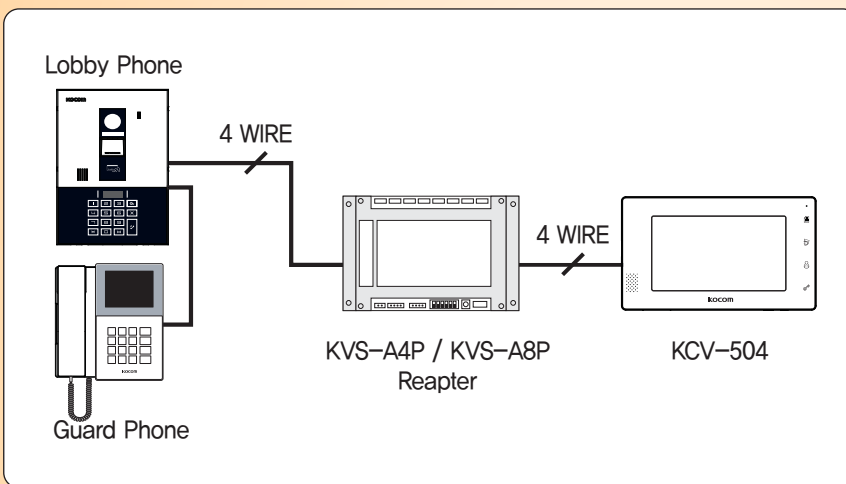

WIRING DIAGRAM

PRODUCT DIMENSION

CONNECTABLE PRODUCT

Full Mirror Front

26mm Ultra Slim Design

KCV-504/D504

 **Handsfree Videophone**
KCV-504/D504

Compact Slim Design(26mm) | 7 inch digital LCD color monitor | Full Mirror Front
Easy Icon Button | OSD function | Visitor Communication and Door Open
Communicate with Guard Master phone | Touch button | Guard Phone, Lobby Phone Operating

KC-MC20

KC-MC30

KLP-C410

System configurations (Cam Mode)

System configurations (System Mode)

Camera connection wiring

※ Caution for Camera Installation

When turned on, the monitor automatically detects if video signal(CAM1) is NTSC or PAL.
So, after connecting camera(CAM1), the monitor should be turned on again.

Specifications

Monitor	Model number	KCV-504		KCV-D504	
	Power Source	AC90V-AC240V 50/60Hz		DC 15V-2A(JPW128KA1502N05)	
	Power Consumption	Stand by 1W, In load 8.5W(±20%)			
	Operating Temperature	0°C ~ +40°C			
	LCD	7 Inch color LCD			
	Communication System	Handsfree type			
	Wiring	Door camera wiring - Polarized 4 lines (VCC[12V] / GND / VOICE / VIDEO)			
	Mount Type	Surface mount			
Dimension	223(W) x 130(H) x 26(D) mm				
Door Camera	Model number	KC-MC30	KC-MC24	KC-C60	KC-MC20
	Power Source	DC 12V±1V(Power from Monitor)			
	Power Consumption	Max. 3W			
	Operating	-10°C ~ +50°C			
	Dimension	110(W) x 158(H) x 39(D)mm	96(W) x 127(H) x 32(D)mm	95(W) x 127(H) x 34(D)mm	40(W) x 120(H) x 22(D)mm
	Angle of Lens	Diagonal 120° (angle adjustable)	Diagonal 90°	Diagonal 90°	Diagonal 90°

※ Door Camera Wiring - Polarized 4 lines (VCC[12V]/GND/VOICE/VIDEO)