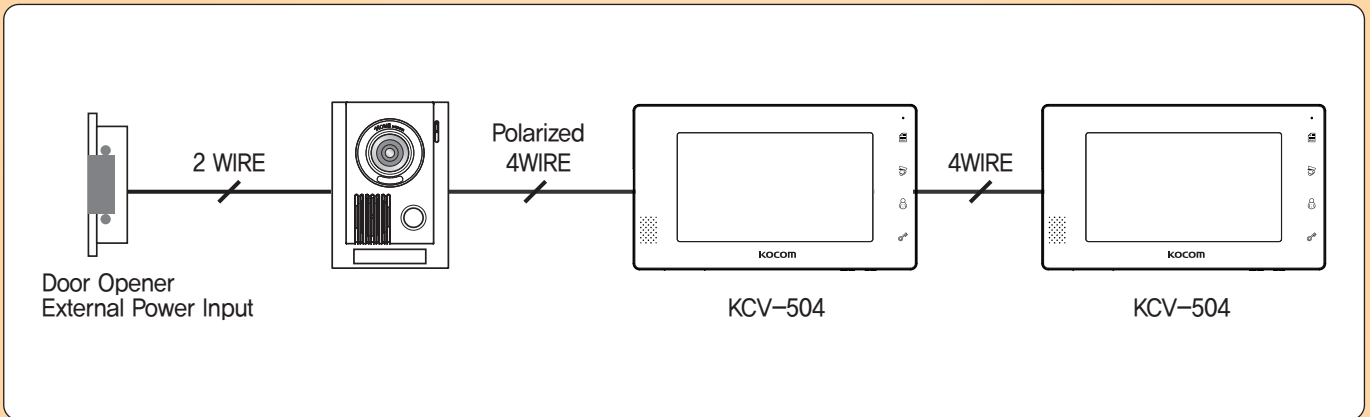

WIRING DIAGRAM

PRODUCT DIMENSION

CONNECTABLE PRODUCT

Full Mirror Front

26mm Ultra Slim Design

KCV-504/D504

 **Handsfree Videophone**
KCV-504/D504

Compact Slim Design(26mm) | 7 inch digital LCD color monitor | Full Mirror Front
Easy Icon Button | OSD function | Visitor Communication and Door Open
Communicate with Guard Master phone | Touch button | Guard Phone, Lobby Phone Operating

KC-MC20

KC-MC30

KLP-C410

System configurations (Cam Mode)

System configurations (System Mode)

Camera connection wiring

※ Caution for Camera Installation

When turned on, the monitor automatically detects if video signal(CAM1) is NTSC or PAL.
So, after connecting camera(CAM1), the monitor should be turned on again.

Specifications

Monitor	Model number	KCV-504		KCV-D504	
	Power Source	AC90V-AC240V 50/60Hz		DC 15V-2A(JPW128KA1502N05)	
	Power Consumption	Stand by 1W, In load 8.5W(±20%)			
	Operating Temperature	0°C ~ +40°C			
	LCD	7 Inch color LCD			
	Communication System	Handsfree type			
	Wiring	Door camera wiring - Polarized 4 lines (VCC[12V] / GND / VOICE / VIDEO)			
	Mount Type	Surface mount			
Dimension	223(W) x 130(H) x 26(D) mm				
Door Camera	Model number	KC-MC30	KC-MC24	KC-C60	KC-MC20
	Power Source	DC 12V±1V(Power from Monitor)			
	Power Consumption	Max. 3W			
	Operating	-10°C ~ +50°C			
	Dimension	110(W) x 158(H) x 39(D)mm	96(W) x 127(H) x 32(D)mm	95(W) x 127(H) x 34(D)mm	40(W) x 120(H) x 22(D)mm
	Angle of Lens	Diagonal 120° (angle adjustable)	Diagonal 90°	Diagonal 90°	Diagonal 90°