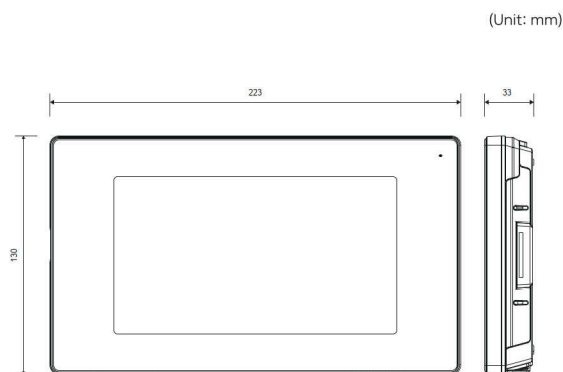

COLOR

BLACK

WHITE

SPECIFICATIONS

Model No.	KCV-504	KCV-D504
Power Source	AC 100-240V, 50/60Hz	DC 15V-2A(JPW128KA1502N05)
Power Consumption	Stand by 1.5W, In load 11W(±20%)	
LCD	7" Digital LCD	
Communication System	Hands-free Type	
Operating Temperature	0°C ~ +40°C	
Mount Type	Surface mount	
Dimesion	223(W) x 130(H) x 26(D) mm	

WIRING DIAGRAM

PRODUCT DIMENSION

CONNECTABLE PRODUCT

Full Mirror Front

26mm Ultra Slim Design

KCV-504/D504

 **Handsfree Videophone**
KCV-504/D504

Compact Slim Design(26mm) | 7 inch digital LCD color monitor | Full Mirror Front
Easy Icon Button | OSD function | Visitor Communication and Door Open
Communicate with Guard Master phone | Touch button | Guard Phone, Lobby Phone Operating

Specifications

Monitor	Model number	KCV-504		KCV-D504	
	Power Source	AC90V-AC240V 50/60Hz		DC 15V-2A(JPW128KA1502N05)	
	Power Consumption	Stand by 1W, In load 8.5W(±20%)			
	Operating Temperature	0°C ~ +40°C			
	LCD	7 Inch color LCD			
	Communication System	Handsfree type			
	Wiring	Door camera wiring - Polarized 4 lines (VCC[12V] / GND / VOICE / VIDEO)			
	Mount Type	Surface mount			
Dimension	223(W) x 130(H) x 26(D) mm				
Door Camera	Model number	KC-MC30	KC-MC24	KC-C60	KC-MC20
	Power Source	DC 12V±1V(Power from Monitor)			
	Power Consumption	Max. 3W			
	Operating	-10°C ~ +50°C			
	Dimension	110(W) x 158(H) x 39(D)mm	96(W) x 127(H) x 32(D)mm	95(W) x 127(H) x 34(D)mm	40(W) x 120(H) x 22(D)mm
	Angle of Lens	Diagonal 120° (angle adjustable)	Diagonal 90°	Diagonal 90°	Diagonal 90°