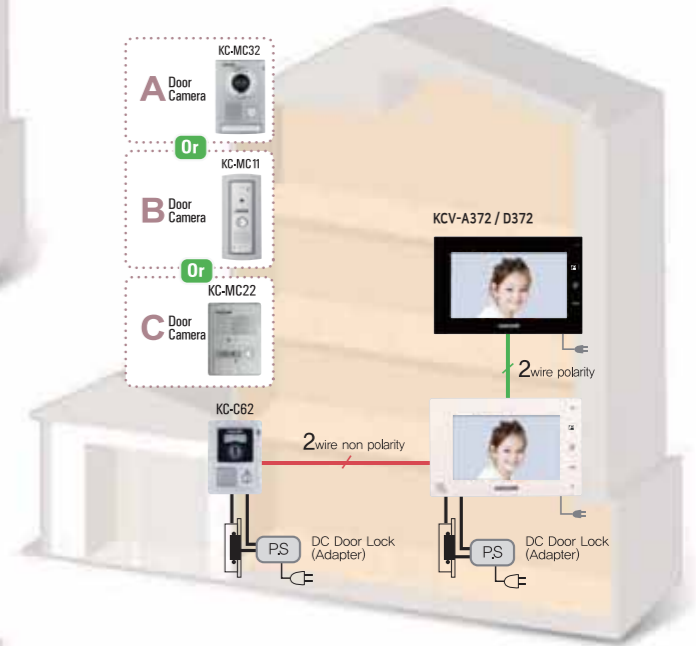

4Wire KCV-A374 / D374