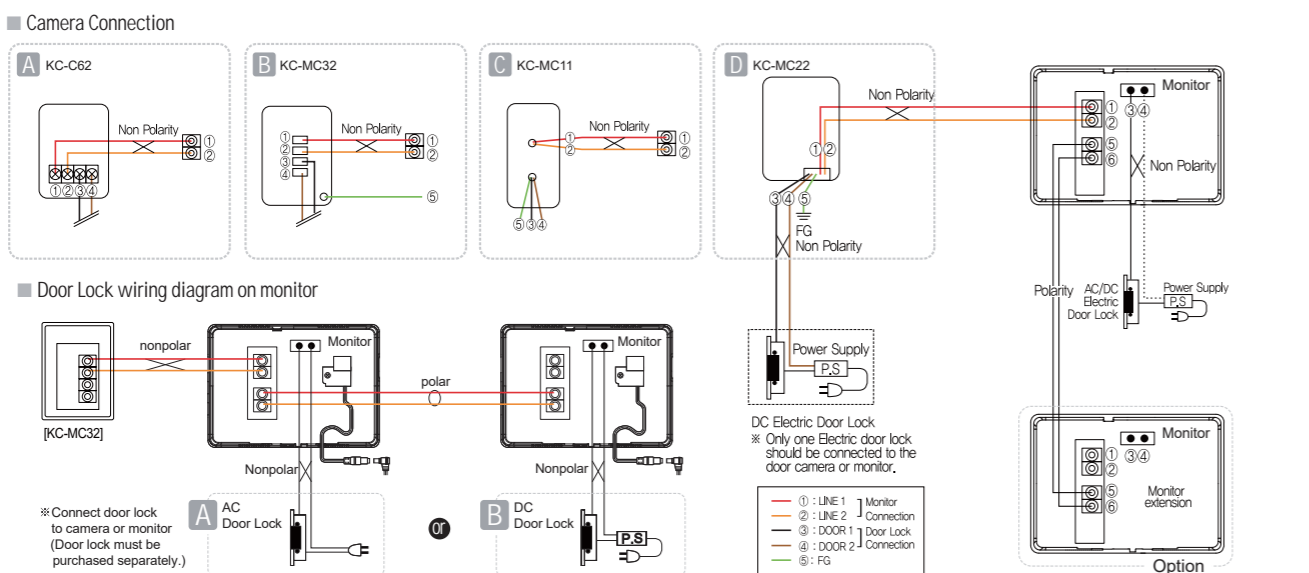

## WIRING DIAGRAM

## PRODUCT DIMENSION

## CONNECTABLE PRODUCT

+ 4 Wire system wiring Diagram KCV-A374 / D374

+ 2 Wire system wiring Diagram KCV-A372 / KCV-D372

Dimension

Specifications

Model	KCV-D372	KCV-A372	KCV-A374	KCV-D374
Power	DC12V±3V	AC 100V-AC240V 50/60Hz		DC 15V ±10%
Power Consumption	Max : 0.9W / Stand by : 13W	Stand by 0.8W (±20%), Max 13W (±20%)		
LCD	17.8cm (7") Color Digital LCD (NTSC / PAR Auto switching)			
Mount Type	Surface Mount			
Wiring	Camera : 2 wires (Non polarity) Extension monitor : 2 wires (polarity)	Camera : 4 wires (polarity) Wiring Sub audio phone : 6 wire (polarity) Extension monitor : 8 wires (polarity)		
Max. Wiring distance	TIV 1.0mm Cable : 150m (Max), CAT.5E Cable : 100m (MAX)			
Communication system	Handsfree type			
Ambient temperature	0°C~40°C			
Dimension (mm)	222(W) x 144(H) x 26.5(D)		222(W) x 144(H) x 26.5(D)	