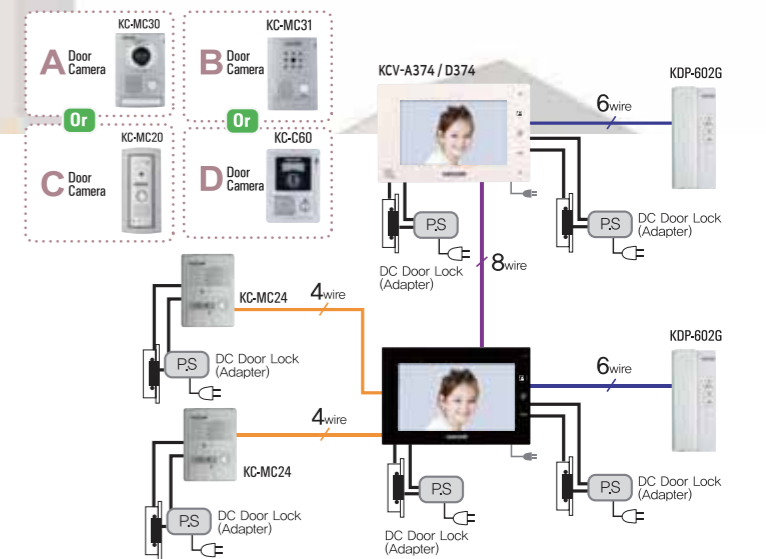

Kocom's Stylish and High Quality Videophone Upgrades Your Home

Perfect Item for Your Security & Home Decoration, Easy to Install Everywhere like Single house, Multi Apartment, Condominium & Villa.

Bright and Clear Image

Thanks to Kocom's LED technology, brightness and image quality are improved more than 50%.

OSD & Touch-Key Application

Convenient and easy to operate using OSD & Touch-key.

Simple & Slim Design

Simple and Slim design makes your interior elegant.

Installation is possible in any place.

House / Apartment / Office in any place where you need security.

2 wire & 4 wire Easy Installation

Anyone can install only with 2 wires non-polarity easily.

Long Distance Connection

Adapting high technology & Knowhow, it can be used at the distance of 100m using UTP or CAT5 cable. (TIV 1.0mm : Over 150m) Coaxial cable is no longer necessary. (Saving cable cost)

OSD in Operating Condition

Thanks to applied OSD function, the operating condition like **CAM1 Call, CAM2 Call, CAM1 Talk, CAM2 Talk, CAM1 View, CAM2 View, SUB Call, SUB Talk, Door open, LCD Color brightness** are visible on screen.

	CAM 1, CAM 2, SUB Call	Calling status
	CAM 1, CAM 2 View	Monitoring status
	CAM 1, CAM 2, SUB Talk	Talking status
	Open	Door open in calling status
	Open	Door open in monitoring status
	Open	Door open in talking status
	Bright : 7	Brightness control

System Diagram

2Wire KCV-A372 / D372

4Wire KCV-A374 / D374

Option