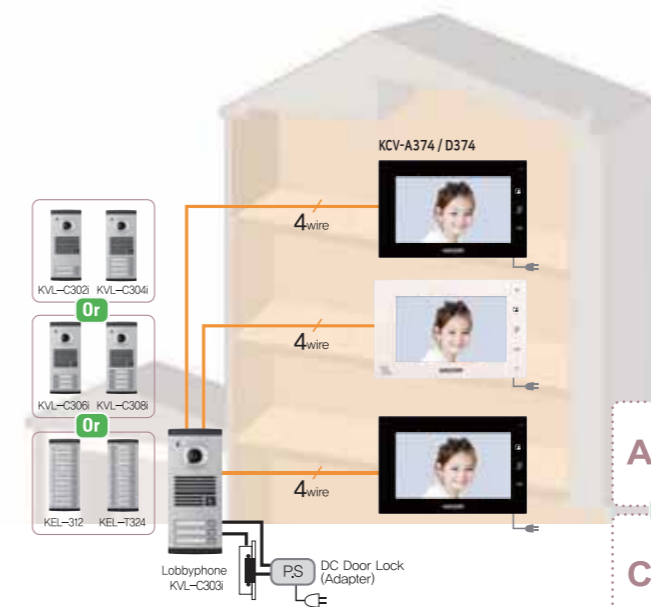

4Wire KCV-A374 / D374