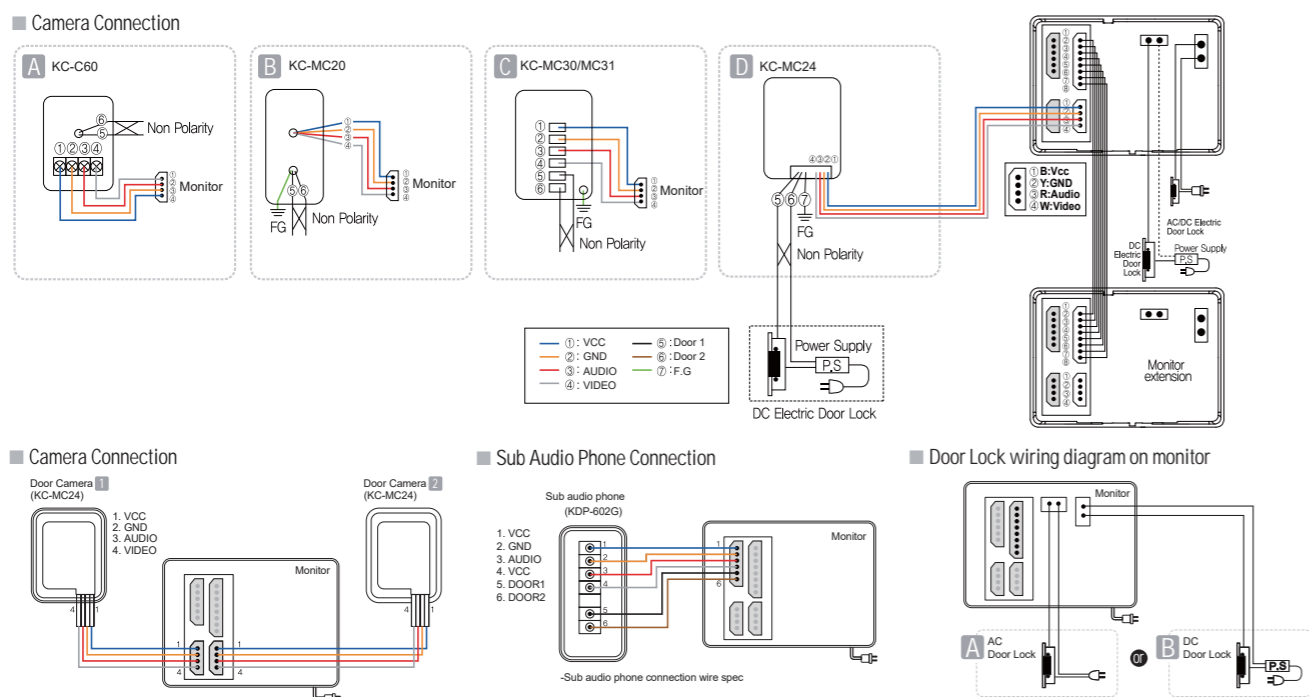

## WIRING DIAGRAM

## PRODUCT DIMENSION

## CONNECTABLE PRODUCT

+ 4 Wire system wiring Diagram KCV-A374 / D374

+ 2 Wire system wiring Diagram KCV-A372 / KCV-D372

Dimension

Specifications

Model	KCV-D372	KCV-A372	KCV-A374	KCV-D374
Power	DC12V±3V	AC 100V-AC240V 50/60Hz		DC 15V ±10%
Power Consumption	Max : 0.9W / Stand by : 13W	Stand by 0.8W (±20%), Max 13W (±20%)		
LCD	17.8cm (7") Color Digital LCD (NTSC / PAR Auto switching)			
Mount Type	Surface Mount			
Wiring	Camera : 2 wires (Non polarity) Extension monitor : 2 wires (polarity)	Camera : 4 wires (polarity) Wiring Sub audio phone : 6 wire (polarity) Extension monitor : 8 wires (polarity)		
Max. Wiring distance	TIV 1.0mm Cable : 150m (Max), CAT.5E Cable : 100m (MAX)			
Communication system	Handsfree type			
Ambient temperature	0°C~40°C			
Dimension (mm)	222(W) x 144(H) x 26.5(D)		222(W) x 144(H) x 26.5(D)	