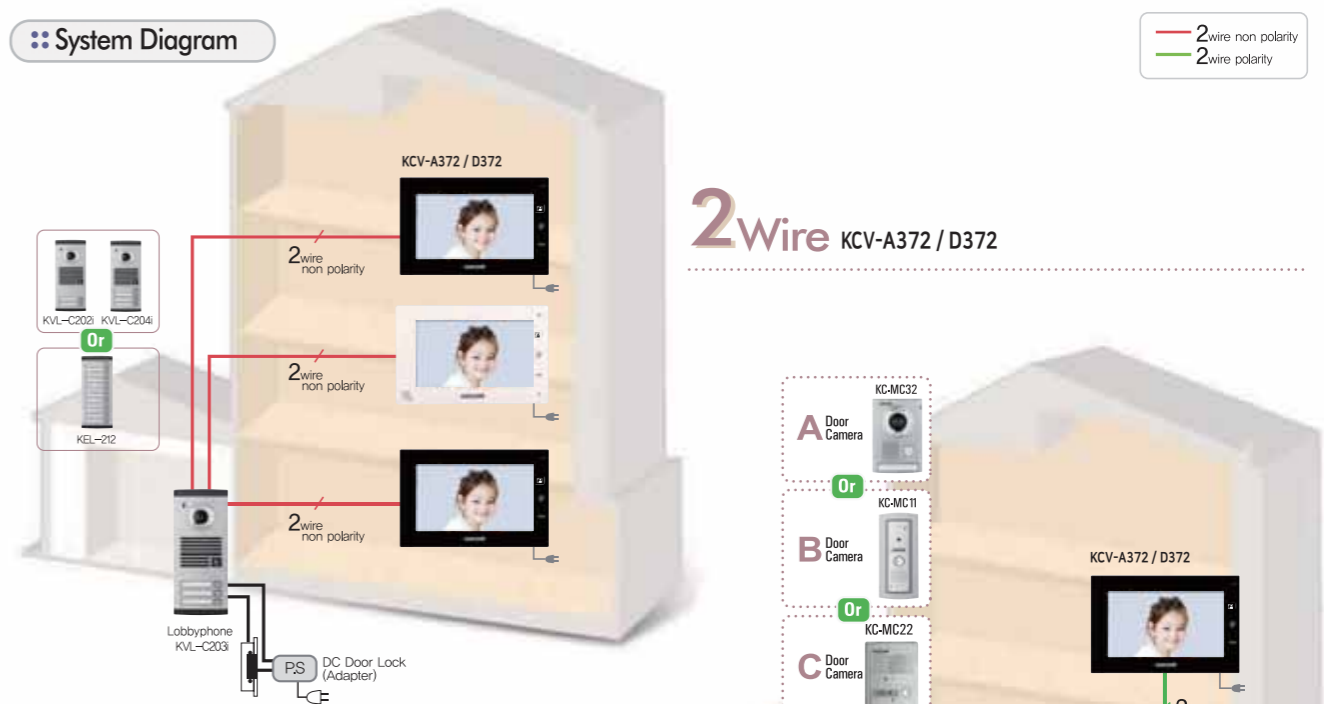

## 2 wire & 4 wire Easy Installation

Anyone can install only with 2 wires non-polarity easily.

## Long Distance Connection

Adapting high technology & Knowhow, it can be used at the distance of 100m using UTP or CAT5 cable. (TIV 1.0mm : Over 150m) Coaxial cable is no longer necessary. (Saving cable cost)

## OSD in Operating Condition

Thanks to applied OSD function, the operating condition like **CAM1 Call, CAM2 Call, CAM1 Talk, CAM2 Talk, CAM1 View, CAM2 View, SUB Call, SUB Talk, Door open, LCD Color brightness** are visible on screen.

## System Diagram