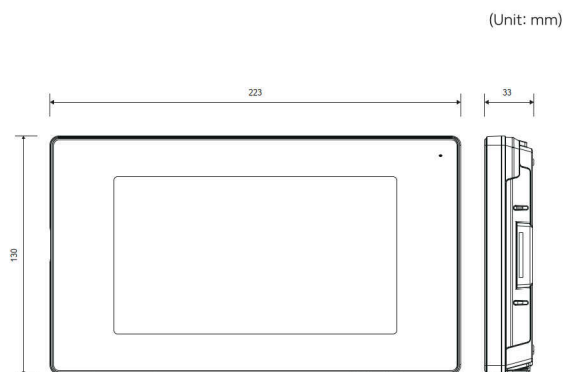

## SPECIFICATIONS

Model No.	KCV-A374	KCV-D374
Power Source	AC 100V-AC240V 50/60Hz	DC 15V ±10%
Power Consumption	0.8W(Standby), 13W(Max.)	
LCD	7" Digital LCD	
Communication System	Hands-free Type	
Operating Temperature	0°C ~ +40°C	
Mount Type	Surface mount	
Dimesion	222(W) × 144(H) × 33(D)mm	

## PRODUCT DIMENSION