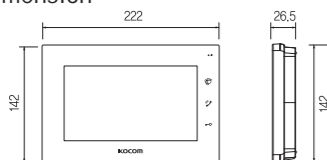

## PRODUCT DIMENSION

## CONNECTABLE PRODUCT

+ 4 Wire system wiring Diagram KCV-A374 / D374

+ 2 Wire system wiring Diagram KCV-A372 / KCV-D372

Dimension

Specifications

Model	KCV-D372	KCV-A372	KCV-A374	KCV-D374
Power	DC12V±3V	AC 100V-AC240V 50/60Hz		DC 15V ±10%
Power Consumption	Max : 0.9W / Stand by : 13W	Stand by 0.8W (±20%), Max 13W (±20%)		
LCD	17.8cm (7") Color Digital LCD (NTSC / PAR Auto switching)			
Mount Type	Surface Mount			
Wiring	Camera : 2 wires (Non polarity) Extension monitor : 2 wires (polarity)	Camera : 4 wires (polarity) Wiring Sub audio phone : 6 wire (polarity) Extension monitor : 8 wires (polarity)		
Max. Wiring distance	TIV 1.0mm Cable : 150m (Max), CAT.5E Cable : 100m (MAX)			
Communication system	Handsfree type			
Ambient temperature	0°C~40°C			
Dimension (mm)	222(W) x 144(H) x 26.5(D)		222(W) x 144(H) x 26.5(D)	