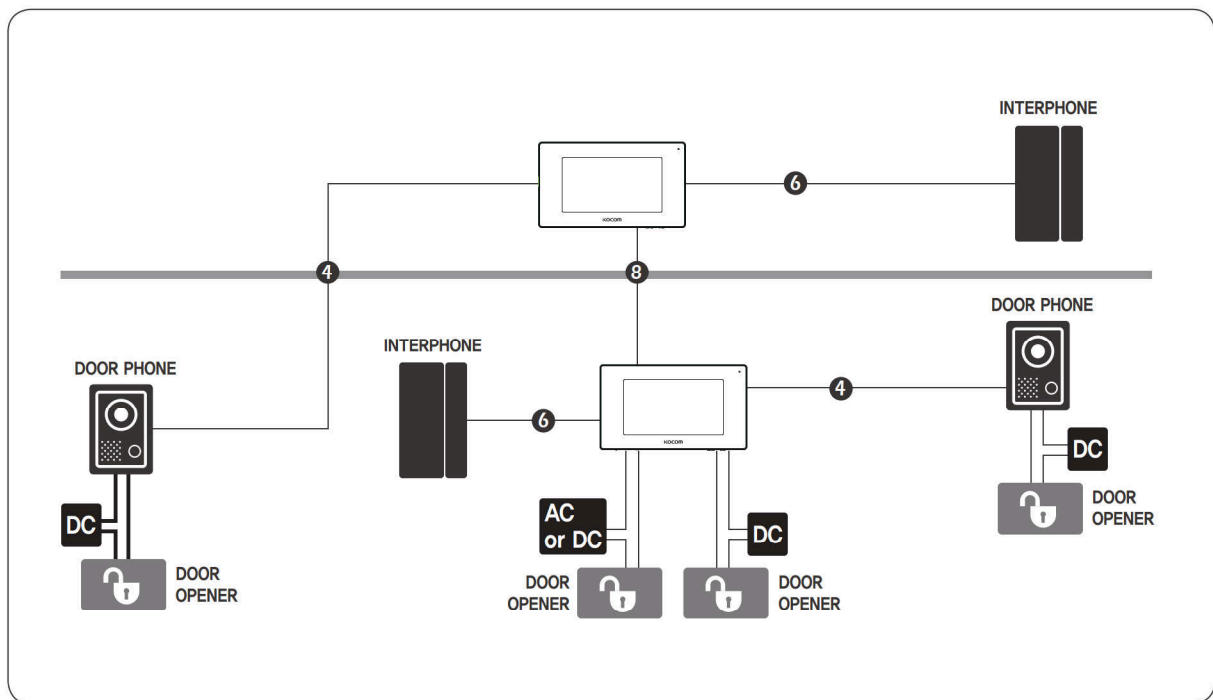

# KCV-A374·D374

- 7" Color digital LCD monitor
- Easy to operate using OSD menu and icon button
- 5 Melody Selection
- Communication between Door camera, Guard phone and Lobby phone
- Connection up to 2 Door Cameras and 2 Monitors with Sub-Audio Unit (KDP-602G)  
Internal communication between indoor units

## SPECIFICATIONS

Model No.	KCV-A374	KCV-D374
Power Source	AC 100V-AC240V 50/60Hz	DC 15V ±10%
Power Consumption	0.8W(Standby), 13W(Max.)	
LCD	7" Digital LCD	
Communication System	Hands-free Type	
Operating Temperature	0°C ~ +40°C	
Mount Type	Surface mount	
Dimesion	222(W) × 144(H) × 33(D)mm	

## WIRING DIAGRAM