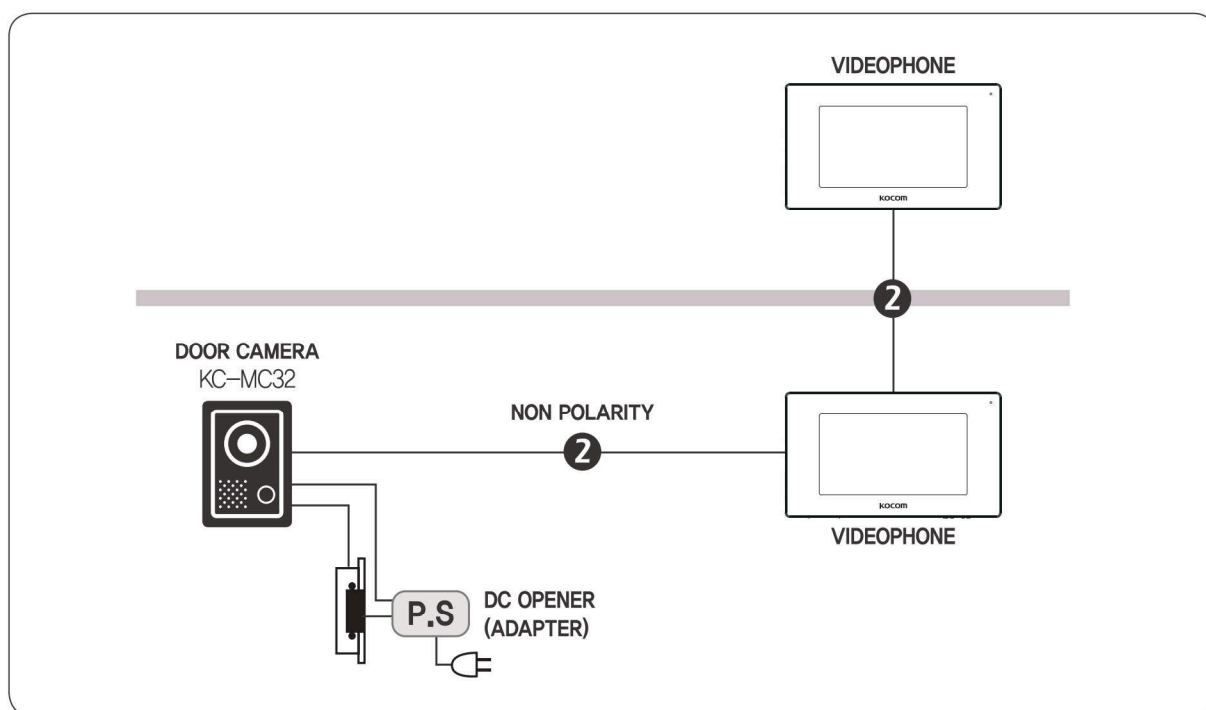

WIRING DIAGRAM