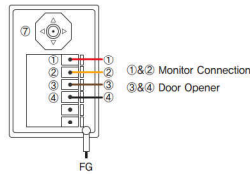

DOOR CAMERA
KC-MC32

- 2 WIRE
- SUNVISOR

SPECIFICATIONS

Power	DC 12V±1V(power from monitor)
Power Consumption	Max. 3W
Wiring	2 Wire
Body Material	Metal
Mount Type	Surface mount
Camera Angle	100 ° (Angle Abjustable)
Min. Illumination	0.1 lux(LED ON)
Dimesion	110(W) x 158(H) x 39(D)mm

WIRING

DOOR CAMERA
KC-MC22

- 2 WIRE

SPECIFICATIONS

Power	DC 12V±1V(power from monitor)
Power Consumption	Max. 2.5W
Wiring	2 Wire
Body Material	Metal
Mount Type	Surface mount
Camera Angle	90 ° (Fixed)
Min. Illumination	0.1 lux on the object(LED ON)
Dimesion	95(W) x 127(H) x 32(D)mm

WIRING

DOOR CAMERA
KC-MC11

- 2 WIRE
- SUNVISOR

SPECIFICATIONS

Power	DC 12V±1V(power from monitor)
Power Consumption	Max. 2.5W
Wiring	2 Wire
Body Material	Metal
Mount Type	Surface mount
Camera Angle	90 ° (Fixed)
Min. Illumination	0.1 lux on the object(LED ON)
Dimesion	40(W) x 120(H) x 22(D)mm

WIRING

DOOR CAMERA
KC-C62

- 2 WIRE

SPECIFICATIONS

Power	DC 12V±1V(power from monitor)
Power Consumption	Max. 2.5W
Wiring	2 Wire
Body Material	Plastic
Mount Type	Surface mount
Camera Angle	100 ° (Fixed)
Min. Illumination	0.1 lux(LED ON)
Dimesion	95(W) x 127(H) x 34(D)mm

WIRING