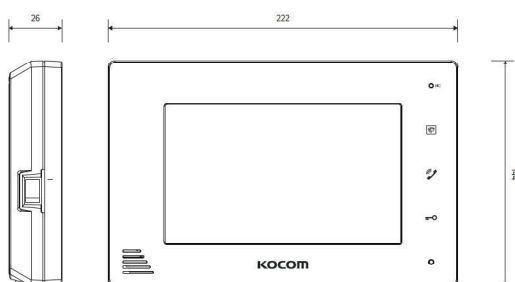

### SPECIFICATIONS

Model No.	KCV-D372
Power Source	DC 12V±3V
Power Consumption	1.2W(±20%)(Stand by), 8W(±20%)(In load)
Operating Temperature	0°C ~ +40°C
LCD	7" Digital LCD
Communication	Hands-free Type
Wiring	Door camera : Non-polarized 2 wire Ex_Monitor : Polarized 2 wire
Mount Type	Surface mount
Dimesion	222(W) x 144(H) x 26(D) mm

## WIRING DIAGRAM

## PRODUCT DIMENSION

(Unit: mm)

**SPECIFICATIONS**

Power	DC 12V±1V(power from monitor)
Power Consumption	Max. 3W
Wiring	2 Wire
Body Material	Metal
Mount Type	Surface mount
Camera Angle	100 ° (Angle Abjustable)
Min. Illumination	0.1 lux(LED ON)
Dimesion	110(W) x 158(H) x 39(D)mm