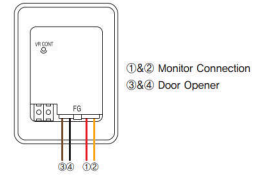

**SPECIFICATIONS**

Power	DC 12V±1V(power from monitor)
Power Consumption	Max. 3W
Wiring	2 Wire
Body Material	Metal
Mount Type	Surface mount
Camera Angle	100 ° (Angle Abjustable)
Min. Illumination	0.1 lux(LED ON)
Dimesion	110(W) x 158(H) x 39(D)mm

**WIRING**

DOOR CAMERA  
**KC-MC22**

- 2 WIRE

**SPECIFICATIONS**

Power	DC 12V±1V(power from monitor)
Power Consumption	Max. 2.5W
Wiring	2 Wire
Body Material	Metal
Mount Type	Surface mount
Camera Angle	90 ° (Fixed)
Min. Illumination	0.1 lux on the object(LED ON)
Dimesion	95(W) x 127(H) x 32(D)mm

**WIRING**

DOOR CAMERA  
**KC-MC11**

- 2 WIRE
- SUNVISOR

**SPECIFICATIONS**

Power	DC 12V±1V(power from monitor)
Power Consumption	Max. 2.5W
Wiring	2 Wire
Body Material	Metal
Mount Type	Surface mount
Camera Angle	90 ° (Fixed)
Min. Illumination	0.1 lux on the object(LED ON)
Dimesion	40(W) x 120(H) x 22(D)mm