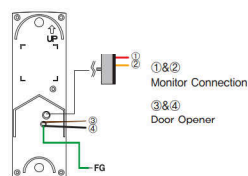

DOOR CAMERA
KC-MC32

- 2 WIRE
- SUNVISOR

SPECIFICATIONS

Power	DC 12V±1V(power from monitor)
Power Consumption	Max. 3W
Wiring	2 Wire
Body Material	Metal
Mount Type	Surface mount
Camera Angle	100 ° (Angle Abjustable)
Min. Illumination	0.1 lux(LED ON)
Dimesion	110(W) x 158(H) x 39(D)mm

WIRING

DOOR CAMERA
KC-MC22

- 2 WIRE

SPECIFICATIONS

Power	DC 12V±1V(power from monitor)
Power Consumption	Max. 2.5W
Wiring	2 Wire
Body Material	Metal
Mount Type	Surface mount
Camera Angle	90 ° (Fixed)
Min. Illumination	0.1 lux on the object(LED ON)
Dimesion	95(W) x 127(H) x 32(D)mm

WIRING

DOOR CAMERA
KC-MC11

- 2 WIRE
- SUNVISOR

SPECIFICATIONS

Power	DC 12V±1V(power from monitor)
Power Consumption	Max. 2.5W
Wiring	2 Wire
Body Material	Metal
Mount Type	Surface mount
Camera Angle	90 ° (Fixed)
Min. Illumination	0.1 lux on the object(LED ON)
Dimesion	40(W) x 120(H) x 22(D)mm

WIRING

DOOR CAMERA
KC-C62

- 2 WIRE

SPECIFICATIONS

Power	DC 12V±1V(power from monitor)
Power Consumption	Max. 2.5W
Wiring	2 Wire
Body Material	Plastic
Mount Type	Surface mount
Camera Angle	100 ° (Fixed)
Min. Illumination	0.1 lux(LED ON)
Dimesion	95(W) x 127(H) x 34(D)mm

WIRING