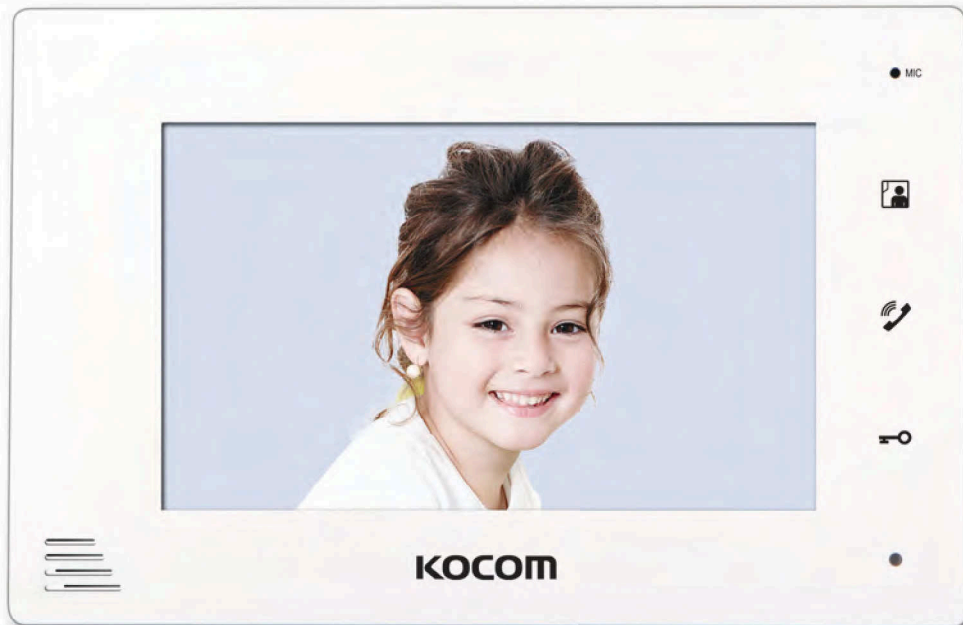

## 2 WIRE NON-POLARITY VIDEOPHONE MONITOR

# KCV-D372

- 7" Color digital LCD monitor
- Easy to operate using OSD menu and icon button
- Communication between Door camera and Multi entry video panel
- Connection up to 1 Door camera and 2 Monitors

### COLOR

WHITE

BLACK

### SPECIFICATIONS

Model No.	KCV-D372
Power Source	DC 12V±3V
Power Consumption	1.2W(±20%)(Stand by), 8W(±20%)(In load)
Operating Temperature	0°C ~ +40°C
LCD	7" Digital LCD
Communication	Hands-free Type
Wiring	Door camera : Non-polarized 2 wire Ex_Monitor : Polarized 2 wire
Mount Type	Surface mount
Dimesion	222(W) x 144(H) x 26(D) mm