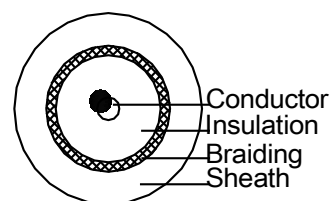

garland
cables

pro series

Industrial / Power / Data / Security / Fibre

Garland's Pro Series range is the experts' choice for high quality cables.

Coaxial Cable

Part No: CC58

Description	Stranded TACW 20AWG, Solid Dielectric, 93% TACW Braiding, PVC Sheath
Applicable Standards	AS/CA S008, AS 1049, UL 758
Suitable Applications	For signalling, control, telecommunication and radio-communication systems.

Cable Construction Drawing

Cable Construction Relative Parts

Cable Description

Conductor	AWG	Stranding	Area(mm ²)	Diameter(mm)	Material
	20	19/0.19	0.54	0.96	TACW
Insulation	Material : Solid PE Nominal Thickness (mm) : 0.95 Nominal OD (mm) : 2.9				
Braiding	Material : TACW Coverage : 93%				
Sheath	Material : UV Stabilized PVC Colour : Black (RAL 9004 Signal Black) Nominal Thickness (mm) : 0.7 Nominal OD (mm) : 4.95				