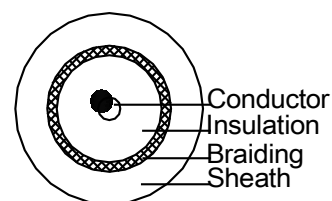

garland
cables

pro series

Industrial / Power / Data / Security / Fibre

Garland's Pro Series range is the experts' choice for high quality cables.

Coaxial Cable

Part No: CC58

Description	Stranded TACW 20AWG, Solid Dielectric, 93% TACW Braiding, PVC Sheath
Applicable Standards	AS/CA S008, AS 1049, UL 758
Suitable Applications	For signalling, control, telecommunication and radio-communication systems.

Cable Construction Drawing

Cable Construction Relative Parts

Cable Description

Conductor	AWG	Stranding	Area(mm ²)	Diameter(mm)	Material
	20	19/0.19	0.54	0.96	TACW
Insulation	Material : Solid PE Nominal Thickness (mm) : 0.95 Nominal OD (mm) : 2.9				
Braiding	Material : TACW Coverage : 93%				
Sheath	Material : UV Stabilized PVC Colour : Black (RAL 9004 Signal Black) Nominal Thickness (mm) : 0.7 Nominal OD (mm) : 4.95				