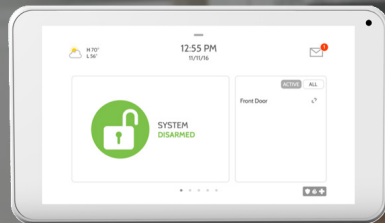

## FEATURES

- 7" touchscreen
- Android OS
- Communicates with the IQ Panel 2 over Wi-Fi
- Over the air software updates
- Custom chimes
- Siren
- Emergency panic (police, fire, medical)

## INCLUDES

- Wall mount "hook and loop" fastener
- Table stand
- Power cord

CONNECTS  
USING

Wi-Fi

WI-FI  
802.11 BGN