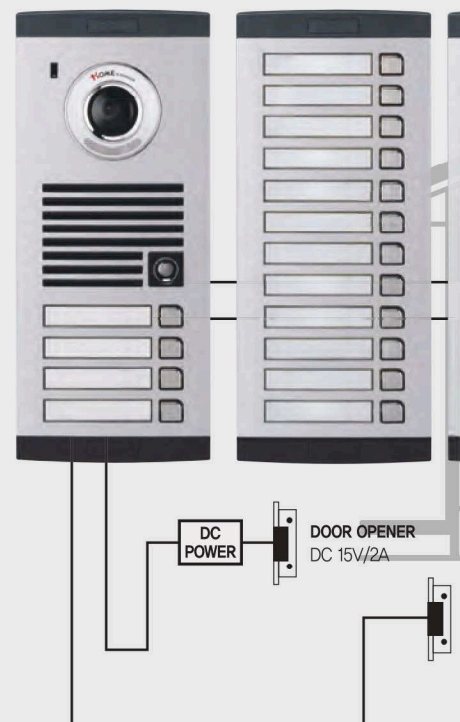

2 WIRE VIDEO SYSTEM FOR VILLA DIAGRAM

KVL-C204i + KEL-212 x 3pcs > UP TO 40 HOUSE

DIRECT BUTTON COLOR VIDEO LOBBYPHONE

2 wire system videophone available
Up to three extension panels available

UP TO 40 HOUSES

DOOR OPENER
DC 15V/2A

2 WIRE APARTMENT SYSTEM Multi Entry Panel Camera

KVL-C202i·C203i·C204i

- Mutual call with residents
 - Easy & simple installation
 - Door Open by I-Button Key (Dallas Chip) *optional
 - Up to 1,300 numbers of I-Button Key registration
 - White LED for visitor recognition at night
- Button type :
 - KVL-C202i : Direct 2 push button type
 - KVL-C203i : Direct 3 push button type
 - KVL-C204i : Direct 4 push button type
- EXTENSION PANEL
 - KEL-212: Direct 12 push button type

COLOR

WHITE

SPECIFICATIONS

Model No.	KVL-C202i / C203i / C204i
Power	DC 12V, 1.5A
Power Consumption	1.2W at stand by 5.6W in operation
Horizontal Resolution	Over 420 TV Lines
Assurance Temperature	-20°C ~ +50°C
TV System	NTSC / PAL
Lens	F = 3.6mm, F : 1.6
Camera Angle	Diagonal 81°(angle adjustable)
AGC Control	Auto
BLC	Auto
Body Material	METAL (Zn, Al)
Min. illumination	0.1 Lux (LED On)
Mount type	Flush Mount
Dimension (mm)	125(W) x 290(H) 48.4(D) mm