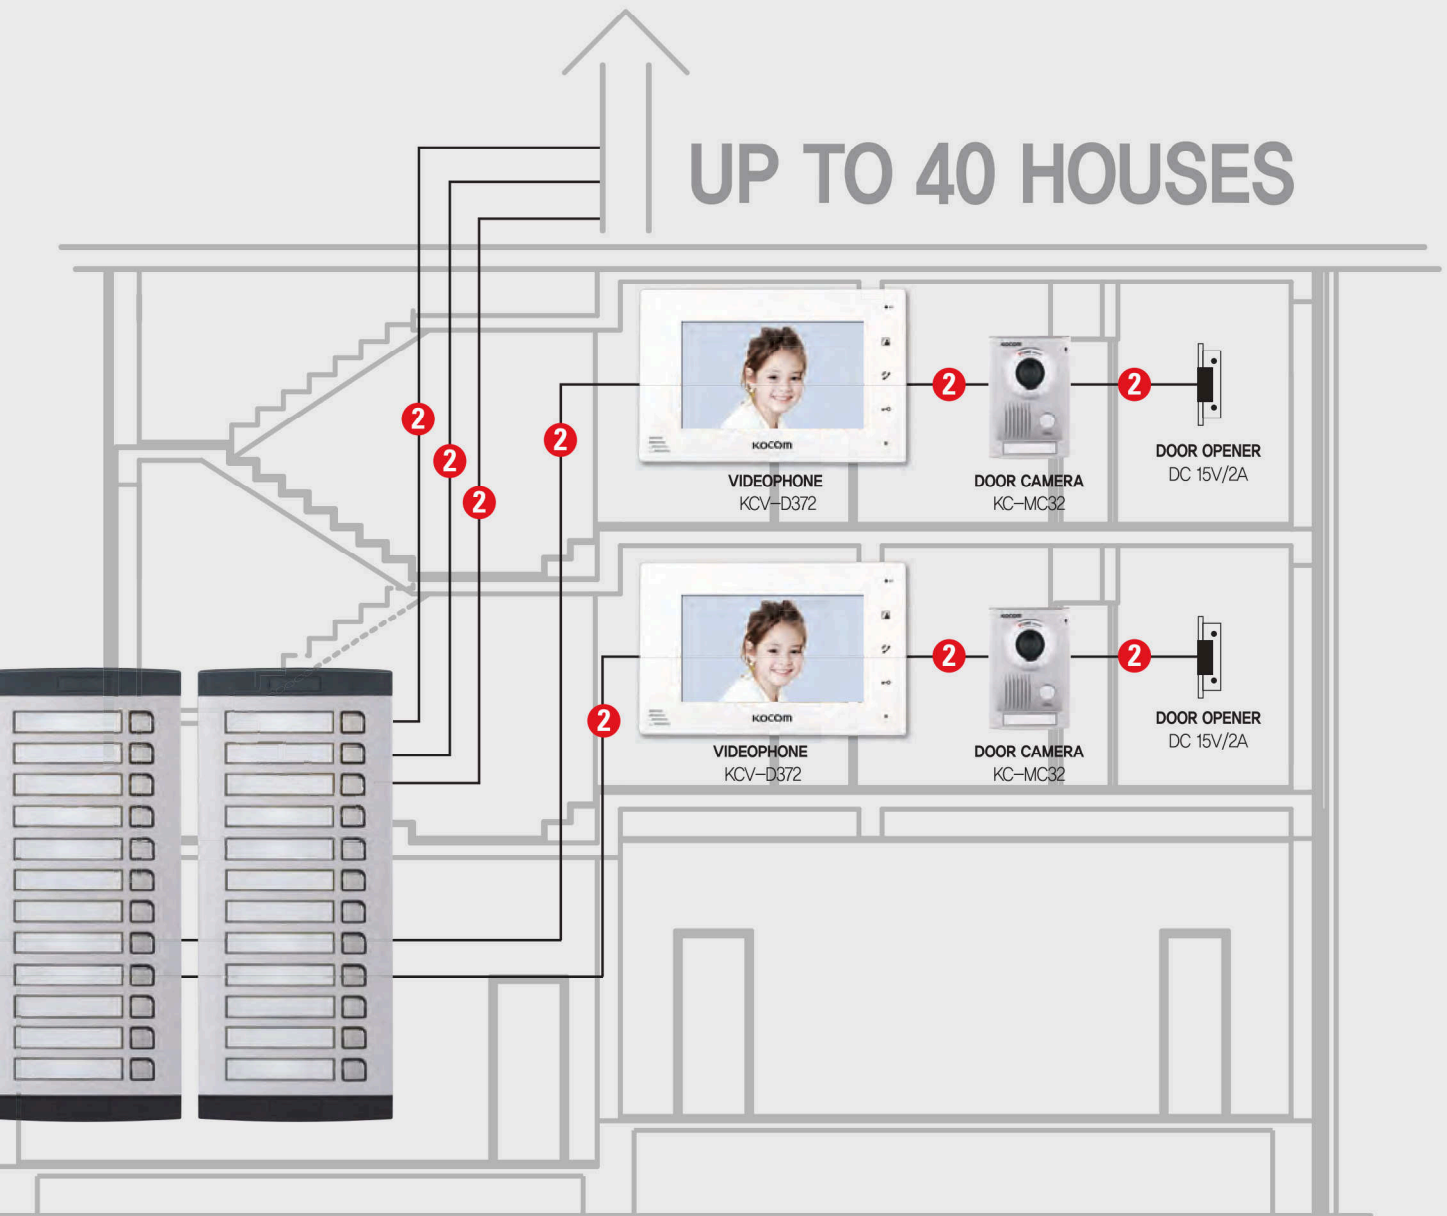

2 WIRE VIDEO SYSTEM FOR VILLA DIAGRAM

KVL-C204i + KEL-212 x 3pcs > UP TO 40 HOUSE

DIRECT BUTTON COLOR VIDEO LOBBYPHONE

2 wire system videophone available
Up to three extension panels available

UP TO 40 HOUSES

DOOR OPENER
DC 15V/2A

2 WIRE APARTMENT SYSTEM Multi Entry Panel Camera

KVL-C202i·C203i·C204i

- Mutual call with residents
 - Easy & simple installation
 - Door Open by I-Button Key (Dallas Chip) *optional
 - Up to 1,300 numbers of I-Button Key registration
 - White LED for visitor recognition at night
- Button type :
 - KVL-C202i : Direct 2 push button type
 - KVL-C203i : Direct 3 push button type
 - KVL-C204i : Direct 4 push button type
- EXTENSION PANEL
 - KEL-212: Direct 12 push button type

COLOR

WHITE

SPECIFICATIONS

Model No.	KVL-C202i / C203i / C204i
Power	DC 12V, 1.5A
Power Consumption	1.2W at stand by 5.6W in operation
Horizontal Resolution	Over 420 TV Lines
Assurance Temperature	-20°C ~ +50°C
TV System	NTSC / PAL
Lens	F = 3.6mm, F : 1.6
Camera Angle	Diagonal 81°(angle adjustable)
AGC Control	Auto
BLC	Auto
Body Material	METAL (Zn, Al)
Min. illumination	0.1 Lux (LED On)
Mount type	Flush Mount
Dimension (mm)	125(W) x 290(H) 48.4(D) mm

CONNECTABLE PRODUCT

CONNECTABLE PRODUCT

PRODUCT LINE UP

SYSTEM CONFIGURATION (UP TO 40 HOUSE)