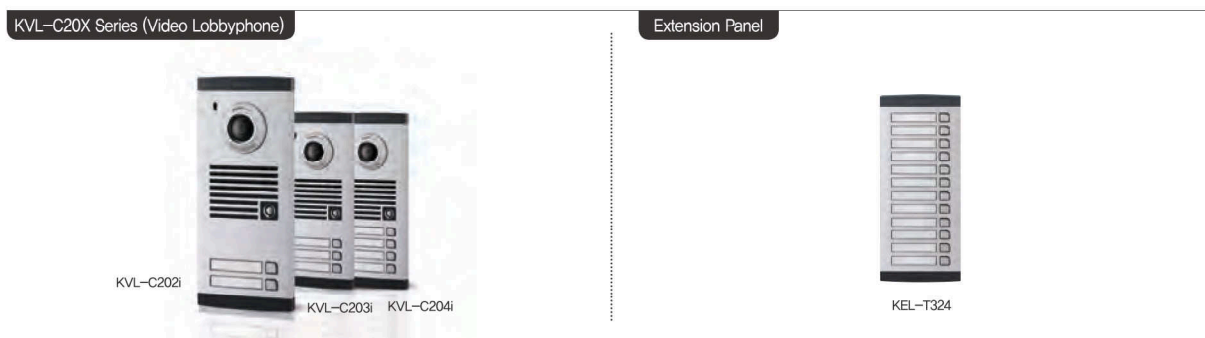

DOOR OPENER
DC 15V/2A

2 WIRE APARTMENT SYSTEM Multi Entry Panel Camera

KVL-C202i·C203i·C204i

- Mutual call with residents
 - Easy & simple installation
 - Door Open by I-Button Key (Dallas Chip) *optional
 - Up to 1,300 numbers of I-Button Key registration
 - White LED for visitor recognition at night
- Button type :
 - KVL-C202i : Direct 2 push button type
 - KVL-C203i : Direct 3 push button type
 - KVL-C204i : Direct 4 push button type
- EXTENSION PANEL
 - KEL-212: Direct 12 push button type

COLOR

WHITE

SPECIFICATIONS

Model No.	KVL-C202i / C203i / C204i
Power	DC 12V, 1.5A
Power Consumption	1.2W at stand by 5.6W in operation
Horizontal Resolution	Over 420 TV Lines
Assurance Temperature	-20°C ~ +50°C
TV System	NTSC / PAL
Lens	F = 3.6mm, F : 1.6
Camera Angle	Diagonal 81°(angle adjustable)
AGC Control	Auto
BLC	Auto
Body Material	METAL (Zn, Al)
Min. illumination	0.1 Lux (LED On)
Mount type	Flush Mount
Dimension (mm)	125(W) x 290(H) 48.4(D) mm

CONNECTABLE PRODUCT

CONNECTABLE PRODUCT

PRODUCT LINE UP

SYSTEM CONFIGURATION (UP TO 40 HOUSE)