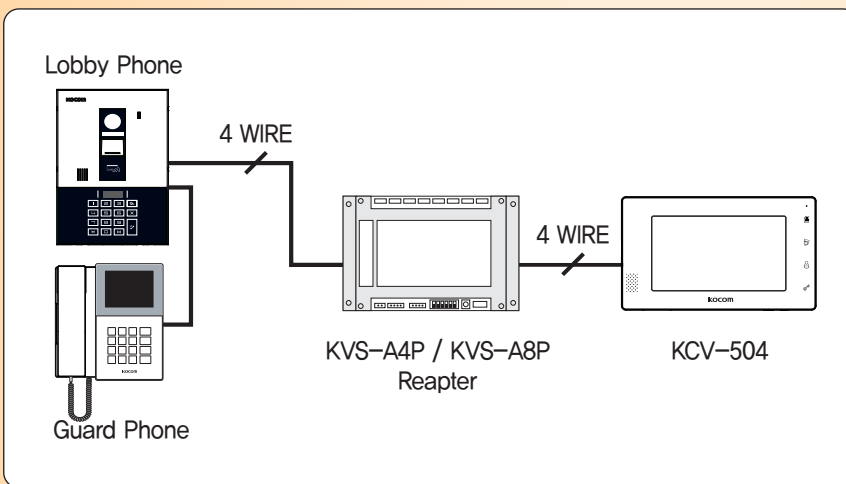

**WIRING**

**Full Mirror Front**

**26mm Ultra Slim Design**

KCV-504/D504

 **Handsfree Videophone**  
**KCV-504/D504**

Compact Slim Design(26mm) | 7 inch digital LCD color monior | Full Mirror Front  
 Easy Icon Button | OSD function | Visitor Communication and Door Open  
 Communicate with Guard Master phone | Touch button | Guard Phone, Lobby Phone Operating

Monitor for KCV-504 / KCV-D504

Transparent(Black)    Transparent(White)    Mirror(Black)    Mirror(White)

Camera for KCV-504 / KCV-D504

KC-MC24    KC-C60    KC-MC20    KC-MC30    KLP-C410

## System configurations (Cam Mode)

## System configurations (System Mode)