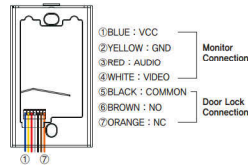

## WIRING DIAGRAM

## PRODUCT DIMENSION

## CONNECTABLE PRODUCT

DOOR CAMERA  
**KC-Q81P**

- 4 WIRE
- SUNVISOR

**SPECIFICATIONS**

Power	DC 12V±1V(power from monitor)
Power Consumption	Max. 3W
Wiring	4 Wire
Body Material	Plastic
Mount Type	Surface mount
Camera Angle	100 ° (Angle Adjustable)
Min. Illumination	0.1 lux(LED ON)
Dimension	75(W) x 136.5(H) x 18.5(D)mm

**WIRING**

DOOR CAMERA  
**KC-MC24**

- 4 WIRE

**SPECIFICATIONS**

Power	DC 12V±1V(power from monitor)
Power Consumption	Max. 2.5W
Wiring	4 Wire
Body Material	Metal
Mount Type	Surface mount
Camera Angle	90 ° (Fixed)
Min. Illumination	0.1 lux on the object(LED ON)
Dimension	95(W) x 127(H) x 32(D)mm