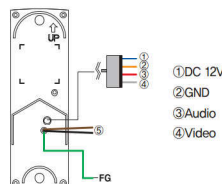

**WIRING**

DOOR CAMERA  
**KC-MC20**

- 4 WIRE
- SUNVISOR

**SPECIFICATIONS**

Power	DC 12V±1V(power from monitor)
Power Consumption	Consumption : Max. 2.5W
Wiring	4 Wire
Body Material	Metal
Mount Type	Surface mount
Camera Angle	90 ° (Fixed)
Min. Illumination	0.1 lux on the object(LED ON)
Dimension	40(W) x 120(H) x 22(D)mm

**WIRING**

**Full Mirror Front**

**26mm Ultra Slim Design**

KCV-504/D504

 **Handsfree Videophone**  
**KCV-504/D504**

Compact Slim Design(26mm) | 7 inch digital LCD color monior | Full Mirror Front  
 Easy Icon Button | OSD function | Visitor Communication and Door Open  
 Communicate with Guard Master phone | Touch button | Guard Phone, Lobby Phone Operating