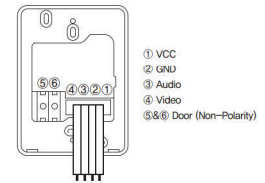

## PRODUCT DIMENSION

## CONNECTABLE PRODUCT

DOOR CAMERA  
**KC-Q81P**

- 4 WIRE
- SUNVISOR

**SPECIFICATIONS**

Power	DC 12V±1V(power from monitor)
Power Consumption	Max. 3W
Wiring	4 Wire
Body Material	Plastic
Mount Type	Surface mount
Camera Angle	100 ° (Angle Adjustable)
Min. Illumination	0.1 lux(LED ON)
Dimension	75(W) x 136.5(H) x 18.5(D)mm

**WIRING**

DOOR CAMERA  
**KC-MC24**

- 4 WIRE

**SPECIFICATIONS**

Power	DC 12V±1V(power from monitor)
Power Consumption	Max. 2.5W
Wiring	4 Wire
Body Material	Metal
Mount Type	Surface mount
Camera Angle	90 ° (Fixed)
Min. Illumination	0.1 lux on the object(LED ON)
Dimension	95(W) x 127(H) x 32(D)mm

**WIRING**

DOOR CAMERA  
**KC-MC20**

- 4 WIRE
- SUNVISOR

**SPECIFICATIONS**

Power	DC 12V±1V(power from monitor)
Power Consumption	Consumption : Max. 2.5W
Wiring	4 Wire
Body Material	Metal
Mount Type	Surface mount
Camera Angle	90 ° (Fixed)
Min. Illumination	0.1 lux on the object(LED ON)
Dimension	40(W) x 120(H) x 22(D)mm