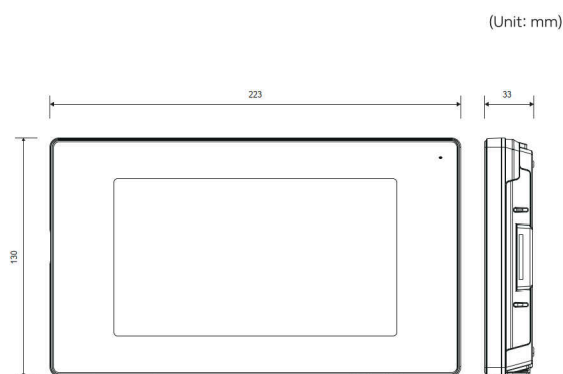

#### SPECIFICATIONS

Model No.	KCV-504	KCV-D504
Power Source	AC 100-240V, 50/60Hz	DC 15V-2A(JPW128KA1502N05)
Power Consumption	Stand by 1.5W, In load 11W(±20%)	
LCD	7" Digital LCD	
Communication System	Hands-free Type	
Operating Temperature	0°C ~ +40°C	
Mount Type	Surface mount	
Dimesion	223(W) x 130(H) x 26(D) mm	

## PRODUCT DIMENSION