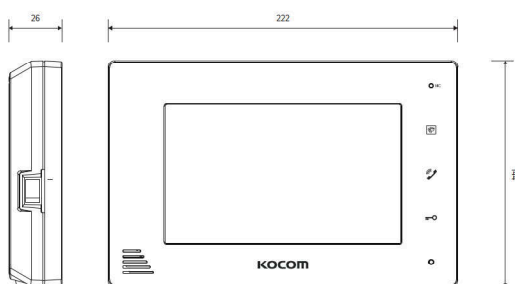

COLOR

WHITE

BLACK

SPECIFICATIONS

Model No.	KCV-D372
Power Source	DC 12V±3V
Power Consumption	1.2W(±20%)(Stand by), 8W(±20%)(In load)
Operating Temperature	0°C ~ +40°C
LCD	7" Digital LCD
Communication	Hands-free Type
Wiring	Door camera : Non-polarized 2 wire Ex_Monitor : Polarized 2 wire
Mount Type	Surface mount
Dimesion	222(W) x 144(H) x 26(D) mm

WIRING DIAGRAM

PRODUCT DIMENSION

(Unit: mm)

CONNECTABLE PRODUCT

DOOR CAMERA
KC-MC32

DOOR CAMERA
KC-MC22

DOOR CAMERA
KC-MC11

DOOR CAMERA
KC-C62