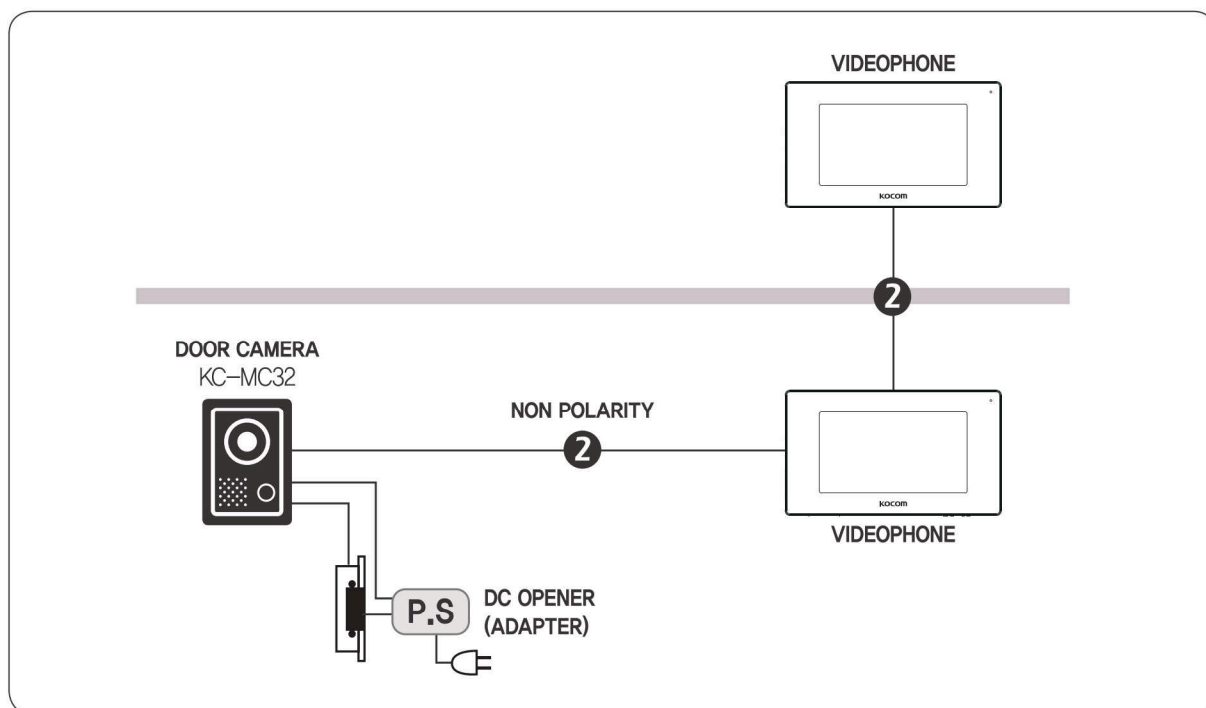

2 WIRE NON-POLARITY VIDEOPHONE MONITOR

KCV-D372

- 7" Color digital LCD monitor
- Easy to operate using OSD menu and icon button
- Communication between Door camera and Multi entry video panel
- Connection up to 1 Door camera and 2 Monitors

COLOR

WHITE

BLACK

SPECIFICATIONS

Model No.	KCV-D372
Power Source	DC 12V±3V
Power Consumption	1.2W(±20%)(Stand by), 8W(±20%)(In load)
Operating Temperature	0°C ~ +40°C
LCD	7" Digital LCD
Communication	Hands-free Type
Wiring	Door camera : Non-polarized 2 wire Ex_Monitor : Polarized 2 wire
Mount Type	Surface mount
Dimesion	222(W) x 144(H) x 26(D) mm

WIRING DIAGRAM

PRODUCT DIMENSION

(Unit: mm)

CONNECTABLE PRODUCT

DOOR CAMERA
KC-MC32

DOOR CAMERA
KC-MC22

DOOR CAMERA
KC-MC11

DOOR CAMERA
KC-C62