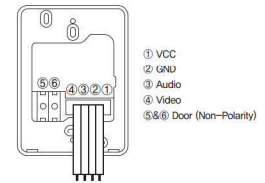

DOOR CAMERA
KC-Q81P

- 4 WIRE
- SUNVISOR

SPECIFICATIONS

Power	DC 12V±1V(power from monitor)
Power Consumption	Max. 3W
Wiring	4 Wire
Body Material	Plastic
Mount Type	Surface mount
Camera Angle	100 ° (Angle Adjustable)
Min. Illumination	0.1 lux(LED ON)
Dimension	75(W) x 136.5(H) x 18.5(D)mm

WIRING

DOOR CAMERA
KC-MC24

- 4 WIRE

SPECIFICATIONS

Power	DC 12V±1V(power from monitor)
Power Consumption	Max. 2.5W
Wiring	4 Wire
Body Material	Metal
Mount Type	Surface mount
Camera Angle	90 ° (Fixed)
Min. Illumination	0.1 lux on the object(LED ON)
Dimension	95(W) x 127(H) x 32(D)mm

WIRING

DOOR CAMERA
KC-MC20

- 4 WIRE
- SUNVISOR

SPECIFICATIONS

Power	DC 12V±1V(power from monitor)
Power Consumption	Consumption : Max. 2.5W
Wiring	4 Wire
Body Material	Metal
Mount Type	Surface mount
Camera Angle	90 ° (Fixed)
Min. Illumination	0.1 lux on the object(LED ON)
Dimension	40(W) x 120(H) x 22(D)mm