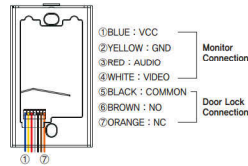

DOOR CAMERA
KC-Q81P

- 4 WIRE
- SUNVISOR

SPECIFICATIONS

Power	DC 12V±1V(power from monitor)
Power Consumption	Max. 3W
Wiring	4 Wire
Body Material	Plastic
Mount Type	Surface mount
Camera Angle	100 ° (Angle Adjustable)
Min. Illumination	0.1 lux(LED ON)
Dimension	75(W) x 136.5(H) x 18.5(D)mm

WIRING

DOOR CAMERA
KC-MC24

- 4 WIRE

SPECIFICATIONS

Power	DC 12V±1V(power from monitor)
Power Consumption	Max. 2.5W
Wiring	4 Wire
Body Material	Metal
Mount Type	Surface mount
Camera Angle	90 ° (Fixed)
Min. Illumination	0.1 lux on the object(LED ON)
Dimension	95(W) x 127(H) x 32(D)mm

WIRING

DOOR CAMERA
KC-MC20

- 4 WIRE
- SUNVISOR

SPECIFICATIONS

Power	DC 12V±1V(power from monitor)
Power Consumption	Consumption : Max. 2.5W
Wiring	4 Wire
Body Material	Metal
Mount Type	Surface mount
Camera Angle	90 ° (Fixed)
Min. Illumination	0.1 lux on the object(LED ON)
Dimension	40(W) x 120(H) x 22(D)mm