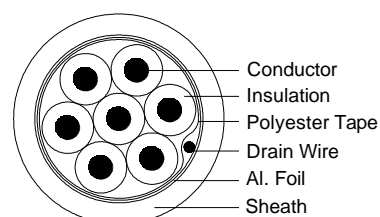

garland
cables

Industrial / Power / Data / Security / Fibre

Security Cable

Part No: MC147S-W

Description	Stranded 21AWG PACW, 7Cores, PVC Insulation, Aluminium Polyester Tape Overall Screen, Stranded 24AWG TACW Drain Wire, PVC Sheath.
Applicable Standards	AS/ACIF S008, BS4737-3.30
Suitable Applications	For inter-connecting wiring, suitable for use in Security/Intruded Alarm system; Use in low voltage/low current applications such as intercommunication. Not suitable for mains connection.

Cable Construction Drawing

Cable Construction Relative Parts

Cable Description					
Conductor	AWG	Stranding	Area(mm ²)	Diameter(mm)	Material
	21	14/0.2	0.44	0.87	PACW
Insulation	Cores :	7			
	Material :	PVC			
	Colour :	White, Blue, Red, Black, Yellow, Green, Brown			
	Nominal Thickness (mm) :	0.3			
	Nominal OD (mm) :	1.5			
Screen	Material : Al. Polyester Tape		Coverage : 100%		
Drain Wire	AWG	Stranding	Area(mm ²)	Diameter(mm)	Material
	24	7/0.2	0.22	0.6	PACW

With Garland, you are always well connected.

Sales Enquiries 1800 66 99 99
www.madisontech.com.au/garland

MC147S-W-150423.docx

made by

garland
cables

Industrial / Power / Data / Security / Fibre

Sheath	Material : PVC Colour : Grey Nominal Thickness (mm) : 0.7 Nominal OD (mm) : 6.6
--------	--