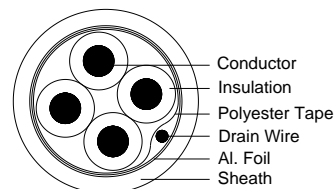

garland
cables

pro series

Industrial / Power / Data / Security / Fibre

Garland's Pro Series range is the experts' choice for high quality cables.

Part No: MC144S

Description	Stranded 21 AWG (14/0.2mm) PACW, 4C, PVC Insulation, Aluminium Polyester Tape, Overall Screen, TACW 24AWG Drain Wire, PVC Sheath.
Applicable Standards	AS/ACIF S008, BS4737-3.30, AS 1049
Suitable Applications	Used in signal transmission and for the connection of DTE (Data Terminal Equipment) operating on RS-422, X.27 and similar interfaces. Can also be used in the security market for connection of sensors, keypads and alarm modules.

Not suitable for mains connection

Security Cable

Cable Construction Drawing

Cable Construction Relative Parts

Cable Description

Conductor	AWG	Stranding	Area(mm ²)	Diameter(mm)	Material
	21	14/0.2	0.44	0.87	PACW
Insulation	Cores : 4		Material : PVC		
	Colour : Red, Blue, Yellow, Green		Nominal Thickness (mm) : 0.3		
	Nominal OD (mm) : 1.5				
Drain Wire	AWG	Stranding	Area(mm ²)	Diameter(mm)	Material
	24	7/0.2	0.22	0.6	TACW
Screen	Material : Al. Polyester Tape			Coverage : 100%	

Sheath	Material : PVC
	Colour : Grey
	Nominal Thickness (mm) : 0.7
	Nominal OD (mm) : 5.7

Electrical Properties

Voltage Rating	ELV
Max. Conductor DC Resistance @ 20°C	45.2Ω/km
Min. Insulation Resistance @ 20°C	50MΩ.km
Voltage Test: Conductor to core	1.5 kV ac/1min
Voltage Test: Core to sheath	3.0 kV ac/1min
Voltage Test: Shield to sheath	3.0 kV ac/1min