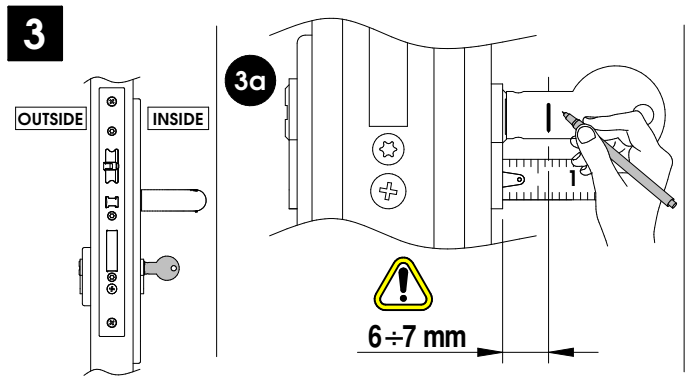

DCSLAE series

- Eng Installation
- D Montageanleitung
- F Installation
- E Instalación