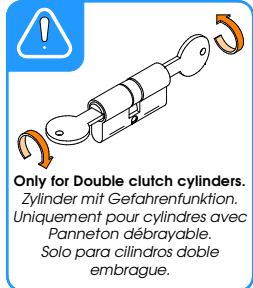

DCSLAE series

- Eng Installation
- D Montageanleitung
- F Installation
- E Instalación