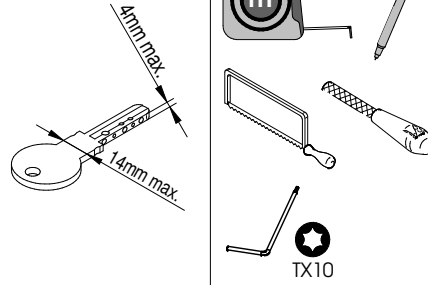

DCSLAE series

- Eng Installation
- D Montageanleitung
- F Installation
- E Instalación