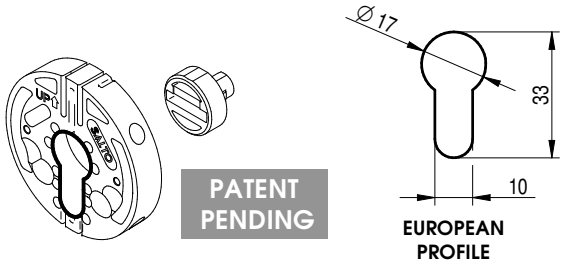

- Eng Installation guide
- D Montageanleitung
- F Guide d'installation
- E Guía de instalación

DCSLAE series

Not necessary!
Nicht nötig!
Pas nécessaire!
No necesario!

225741-ED.- 10/09/2018

All contents current at time of publication. SALTO Systems S.L. reserves the right to change availability of any item in this catalog, its design, construction, and/or materials.