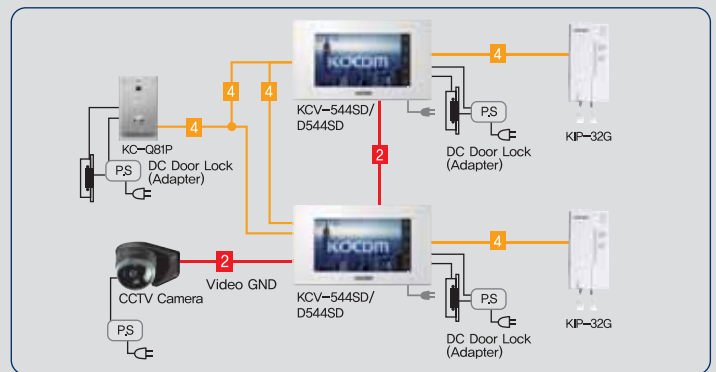

## • SD Card interface(SDXC)

Being Applied SD Card Interface, KCV-544SD works as a Triple Functioning Equipment like a Videophone, Photo Album, and Mini DVR.

## • Mini DVR

Connecting CCTV cameras and saving moving picture are freely available like a Mini DVR

## System Diagram