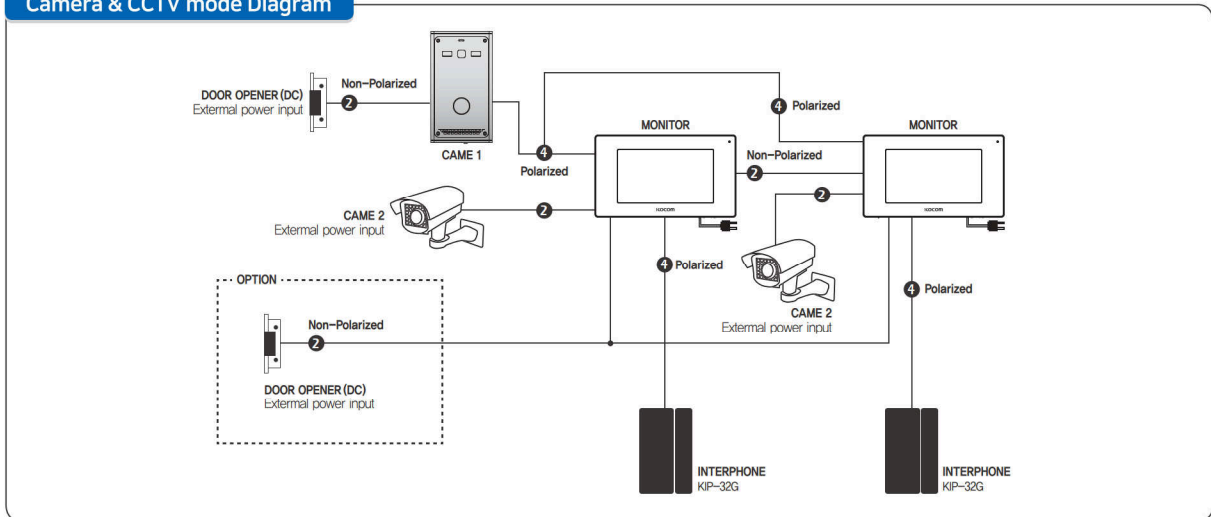

Camera & CCTV mode Diagram