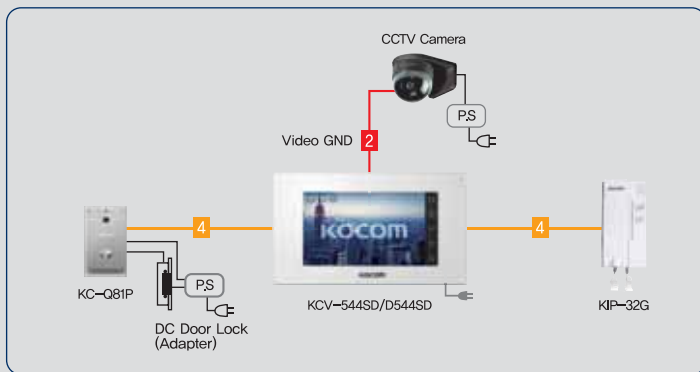

FULL HD MEMORY VIDEOPHONE KCV-544SD SDXC

Kocom's High Performance & High Quality Security phone protects your life

Perfect Item for Your Security & Home Decoration, Easy to Install Everywhere like Single House, Multi Apartment, Condominium & Villa.

• Bright and Clear Image

Thanks to Kocom's LED technology, brightness and image quality are improved more than 50%.

• 4 wire Easy Installation

Anyone can install only with 4 wires easily.

• GUI & Full Touch Capacitive Screen

Convenient and easy to operate using Full Touch GUI.

• Photo Album

Keep your valuable photo in SD card & easily Check using KCV-544SD whenever you want.

• SD Card interface(SDXC)

Being Applied SD Card Interface, KCV-544SD works as a Triple Functioning Equipment like a Videophone, Photo Album, and Mini DVR.

• Mini DVR

Connecting CCTV cameras and saving moving picture are freely available like a Mini DVR

• High definition 1080P CCTV(Full HD)

AHD / TVI / CVI connection

System Diagram