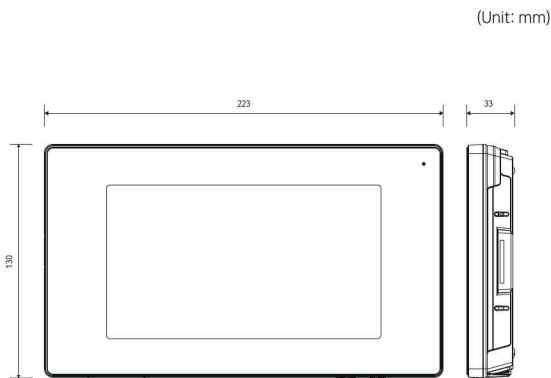

## SPECIFICATIONS

Model No.	KCV-544SD	KCV-D544SD
Power Source	AC100-240V, 50/60Hz	DC 15V-2A
Power Consumption	5W(Standby), 12W(Max.)	
LCD	7" Digital LCD	
Communication System	Hands-free Type	
Operating Temperature	0°C ~ +40°C	
Mount Type	Surface mount	
Dimension	223(W) X 130(H) X 33(D) mm	

# WIRING DIAGRAM

# PRODUCT DIMENSION