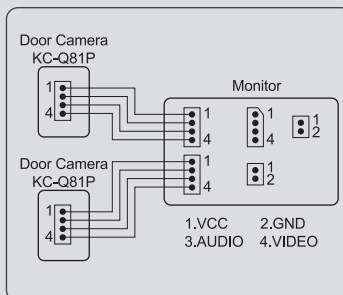

Wiring Diagram

• Camera Connection