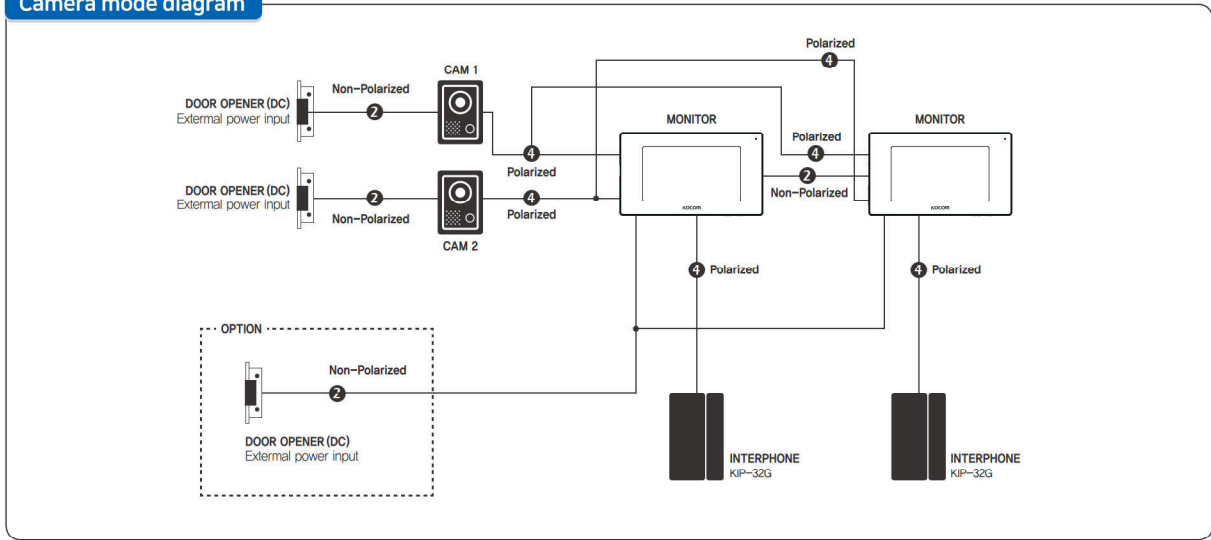

WIRING DIAGRAM

Camera mode diagram