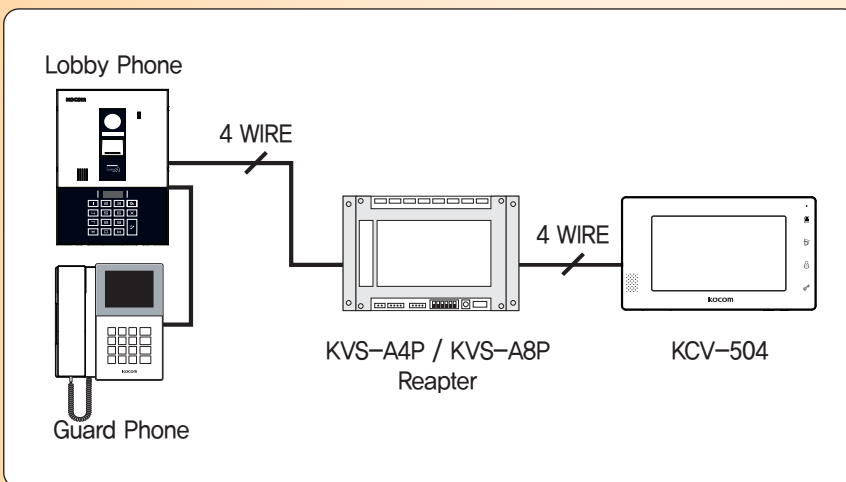

WIRING DIAGRAM

PRODUCT DIMENSION

CONNECTABLE PRODUCT

Full Mirror Front

26mm Ultra Slim Design

KCV-504/D504

 **Handsfree Videophone**
KCV-504/D504

Compact Slim Design(26mm) | 7 inch digital LCD color monitor | Full Mirror Front
Easy Icon Button | OSD function | Visitor Communication and Door Open
Communicate with Guard Master phone | Touch button | Guard Phone, Lobby Phone Operating

KC-MC20

KC-MC30

KLP-C410

System configurations (Cam Mode)

System configurations (System Mode)

Camera connection wiring

※ Caution for Camera Installation

When turned on, the monitor automatically detects if video signal(CAM1) is NTSC or PAL.
So, after connecting camera(CAM1), the monitor should be turned on again.

Specifications

Monitor	Model number	KCV-504		KCV-D504	
	Power Source	AC90V-AC240V 50/60Hz		DC 15V-2A(JPW128KA1502N05)	
	Power Consumption	Stand by 1W, In load 8.5W(±20%)			
	Operating Temperature	0°C ~ +40°C			
	LCD	7 Inch color LCD			
	Communication System	Handsfree type			
	Wiring	Door camera wiring - Polarized 4 lines (VCC[12V] / GND / VOICE / VIDEO)			
	Mount Type	Surface mount			
Dimension	223(W) x 130(H) x 26(D) mm				
Door Camera	Model number	KC-MC30	KC-MC24	KC-C60	KC-MC20
	Power Source	DC 12V±1V(Power from Monitor)			
	Power Consumption	Max. 3W			
	Operating	-10°C ~ +50°C			
	Dimension	110(W) x 158(H) x 39(D)mm	96(W) x 127(H) x 32(D)mm	95(W) x 127(H) x 34(D)mm	40(W) x 120(H) x 22(D)mm
	Angle of Lens	Diagonal 120° (angle adjustable)	Diagonal 90°	Diagonal 90°	Diagonal 90°