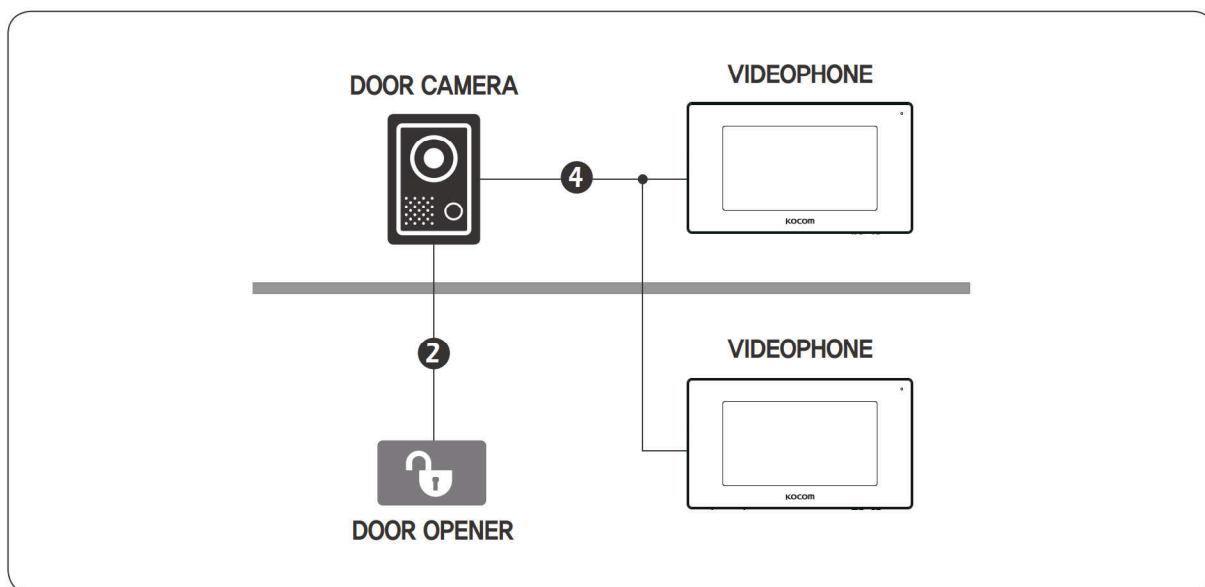

4 WIRE APARTMENT SYSTEM MONITOR

KCV-504·D504

- 7" Color digital LCD monitor
- Easy to operate using OSD menu and icon button
- Communication between Door camera, Guard phone and Lobby phone
- Connection up to 1 Door camera and 1 monitor

COLOR

BLACK

WHITE

SPECIFICATIONS

Model No.	KCV-504	KCV-D504
Power Source	AC 100-240V, 50/60Hz	DC 15V-2A(JPW128KA1502N05)
Power Consumption	Stand by 1.5W, In load 11W(±20%)	
LCD	7" Digital LCD	
Communication System	Hands-free Type	
Operating Temperature	0°C ~ +40°C	
Mount Type	Surface mount	
Dimesion	223(W) x 130(H) x 26(D) mm	

WIRING DIAGRAM

PRODUCT DIMENSION

CONNECTABLE PRODUCT

Full Mirror Front

26mm Ultra Slim Design

KCV-504/D504

 **Handsfree Videophone**
KCV-504/D504

Compact Slim Design(26mm) | 7 inch digital LCD color monitor | Full Mirror Front
Easy Icon Button | OSD function | Visitor Communication and Door Open
Communicate with Guard Master phone | Touch button | Guard Phone, Lobby Phone Operating

Specifications

Monitor	Model number	KCV-504		KCV-D504	
	Power Source	AC90V-AC240V 50/60Hz		DC 15V-2A(JPW128KA1502N05)	
	Power Consumption	Stand by 1W, In load 8.5W(±20%)			
	Operating Temperature	0°C ~ +40°C			
	LCD	7 Inch color LCD			
	Communication System	Handsfree type			
	Wiring	Door camera wiring - Polarized 4 lines (VCC[12V] / GND / VOICE / VIDEO)			
	Mount Type	Surface mount			
Dimension	223(W) x 130(H) x 26(D) mm				
Door Camera	Model number	KC-MC30	KC-MC24	KC-C60	KC-MC20
	Power Source	DC 12V±1V(Power from Monitor)			
	Power Consumption	Max. 3W			
	Operating	-10°C ~ +50°C			
	Dimension	110(W) x 158(H) x 39(D)mm	96(W) x 127(H) x 32(D)mm	95(W) x 127(H) x 34(D)mm	40(W) x 120(H) x 22(D)mm
	Angle of Lens	Diagonal 120° (angle adjustable)	Diagonal 90°	Diagonal 90°	Diagonal 90°