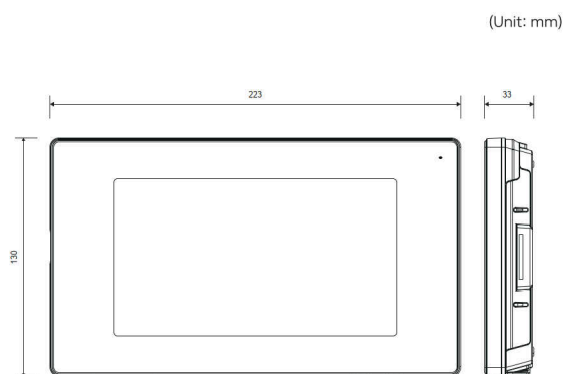

COLOR

BLACK

WHITE

SPECIFICATIONS

Model No.	KCV-504	KCV-D504
Power Source	AC 100-240V, 50/60Hz	DC 15V-2A(JPW128KA1502N05)
Power Consumption	Stand by 1.5W, In load 11W(±20%)	
LCD	7" Digital LCD	
Communication System	Hands-free Type	
Operating Temperature	0°C ~ +40°C	
Mount Type	Surface mount	
Dimesion	223(W) x 130(H) x 26(D) mm	

WIRING DIAGRAM

PRODUCT DIMENSION

CONNECTABLE PRODUCT

Full Mirror Front

26mm Ultra Slim Design

KCV-504/D504

 **Handsfree Videophone**
KCV-504/D504

Compact Slim Design(26mm) | 7 inch digital LCD color monitor | Full Mirror Front
Easy Icon Button | OSD function | Visitor Communication and Door Open
Communicate with Guard Master phone | Touch button | Guard Phone, Lobby Phone Operating

Specifications

Monitor	Model number	KCV-504		KCV-D504	
	Power Source	AC90V-AC240V 50/60Hz		DC 15V-2A(JPW128KA1502N05)	
	Power Consumption	Stand by 1W, In load 8.5W(±20%)			
	Operating Temperature	0°C ~ +40°C			
	LCD	7 Inch color LCD			
	Communication System	Handsfree type			
	Wiring	Door camera wiring - Polarized 4 lines (VCC[12V] / GND / VOICE / VIDEO)			
	Mount Type	Surface mount			
Dimension	223(W) x 130(H) x 26(D) mm				
Door Camera	Model number	KC-MC30	KC-MC24	KC-C60	KC-MC20
	Power Source	DC 12V±1V(Power from Monitor)			
	Power Consumption	Max. 3W			
	Operating	-10°C ~ +50°C			
	Dimension	110(W) x 158(H) x 39(D)mm	96(W) x 127(H) x 32(D)mm	95(W) x 127(H) x 34(D)mm	40(W) x 120(H) x 22(D)mm
	Angle of Lens	Diagonal 120° (angle adjustable)	Diagonal 90°	Diagonal 90°	Diagonal 90°