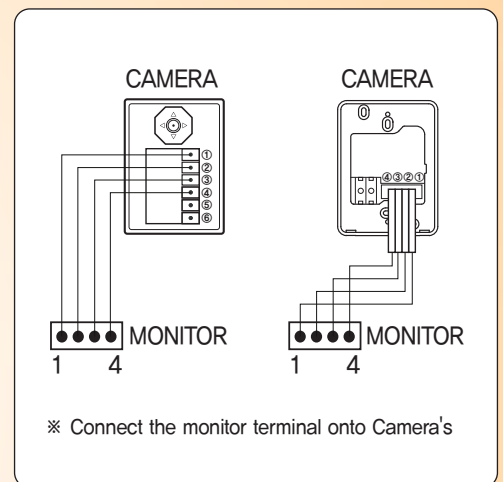

KC-MC20

KC-MC30

KLP-C410

System configurations (Cam Mode)

System configurations (System Mode)

Camera connection wiring

※ Caution for Camera Installation

When turned on, the monitor automatically detects if video signal(CAM1) is NTSC or PAL.
So, after connecting camera(CAM1), the monitor should be turned on again.

Specifications

Monitor	Model number	KCV-504		KCV-D504	
	Power Source	AC90V-AC240V 50/60Hz		DC 15V-2A(JPW128KA1502N05)	
	Power Consumption	Stand by 1W, In load 8.5W(±20%)			
	Operating Temperature	0°C ~ +40°C			
	LCD	7 Inch color LCD			
	Communication System	Handsfree type			
	Wiring	Door camera wiring - Polarized 4 lines (VCC[12V] / GND / VOICE / VIDEO)			
	Mount Type	Surface mount			
Dimension	223(W) x 130(H) x 26(D) mm				
Door Camera	Model number	KC-MC30	KC-MC24	KC-C60	KC-MC20
	Power Source	DC 12V±1V(Power from Monitor)			
	Power Consumption	Max. 3W			
	Operating	-10°C ~ +50°C			
	Dimension	110(W) x 158(H) x 39(D)mm	96(W) x 127(H) x 32(D)mm	95(W) x 127(H) x 34(D)mm	40(W) x 120(H) x 22(D)mm
	Angle of Lens	Diagonal 120° (angle adjustable)	Diagonal 90°	Diagonal 90°	Diagonal 90°