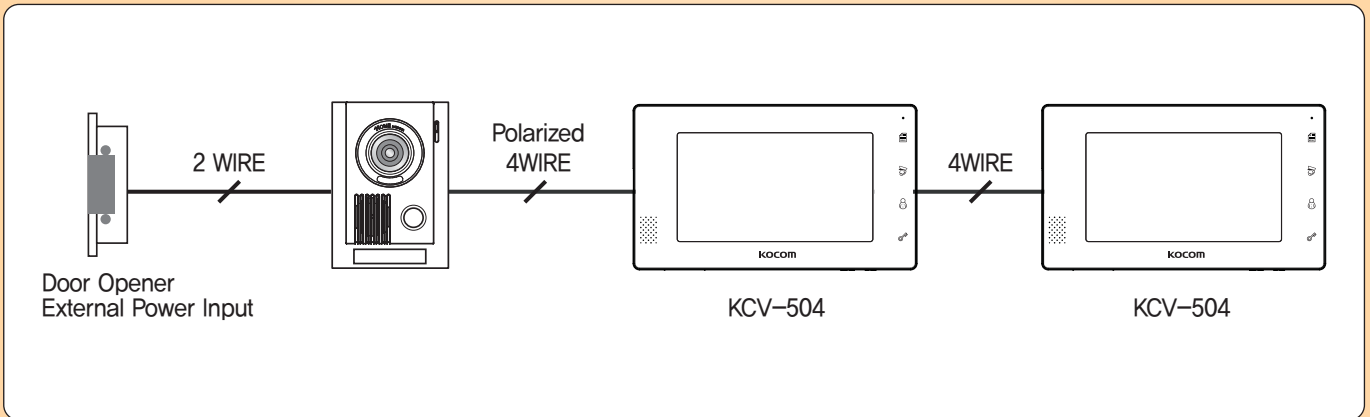

KC-MC20

KC-MC30

KLP-C410

System configurations (Cam Mode)

System configurations (System Mode)

Camera connection wiring

※ Caution for Camera Installation

When turned on, the monitor automatically detects if video signal(CAM1) is NTSC or PAL.
So, after connecting camera(CAM1), the monitor should be turned on again.

Specifications

Monitor	Model number	KCV-504		KCV-D504	
	Power Source	AC90V-AC240V 50/60Hz		DC 15V-2A(JPW128KA1502N05)	
	Power Consumption	Stand by 1W, In load 8.5W(±20%)			
	Operating Temperature	0°C ~ +40°C			
	LCD	7 Inch color LCD			
	Communication System	Handsfree type			
	Wiring	Door camera wiring - Polarized 4 lines (VCC[12V] / GND / VOICE / VIDEO)			
	Mount Type	Surface mount			
Dimension	223(W) x 130(H) x 26(D) mm				
Door Camera	Model number	KC-MC30	KC-MC24	KC-C60	KC-MC20
	Power Source	DC 12V±1V(Power from Monitor)			
	Power Consumption	Max. 3W			
	Operating	-10°C ~ +50°C			
	Dimension	110(W) x 158(H) x 39(D)mm	96(W) x 127(H) x 32(D)mm	95(W) x 127(H) x 34(D)mm	40(W) x 120(H) x 22(D)mm
	Angle of Lens	Diagonal 120° (angle adjustable)	Diagonal 90°	Diagonal 90°	Diagonal 90°