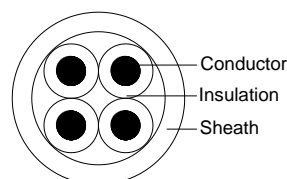

## Part No: MC144GY

Security Cable

Description	Stranded 21 AWG PACW, 4C, PVC Insulation, PVC Sheath.
Applicable Standards	AS/ACIF S008, BS4737-3.30
Suitable Applications	For inter-connecting wiring, suitable for use in Security/Intruded Alarm system; Use in low voltage/low current applications such as intercommunication.
	Not suitable for mains connection.

### Cable Construction Drawing

### Cable Construction Relative Parts