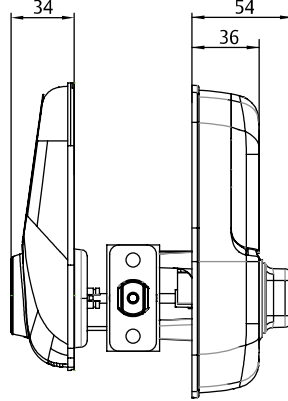

Assure Lock® Keyed

Exterior

Interior