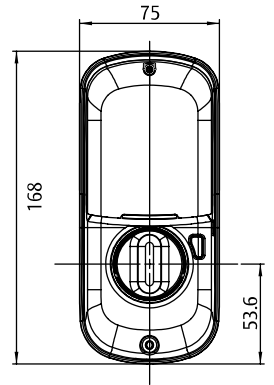

Assure Lock® Keyed

Exterior

Interior