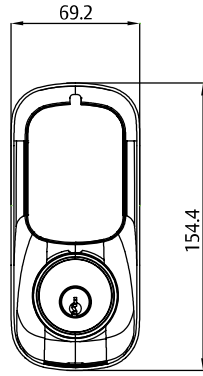

Assure Lock® Keyed

Exterior

Interior